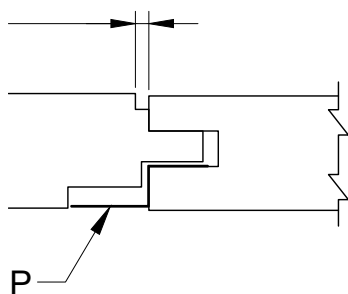

TG-1

ISOMETRIC VIEW

PROFILE VIEW

CONNECTION VIEW

DETAIL A

MADRID
7800 INDUSTRY AVENUE
PICO RIVERA, CA 90660
WWW.MADRIDINC.COM

DRAWING TITLE:

MADRID TONGUE AND GROOVE PANEL - TG-1

TONGUE AND GROOVE 6 1/2" NET FACE

DWG NO.:

1 OF 1

TG-2

ISOMETRIC VIEW

PROFILE VIEW

CONNECTION VIEW

DETAIL A

MADRID
7800 INDUSTRY AVENUE
PICO RIVERA, CA 90660
WWW.MADRIDINC.COM

DRAWING TITLE:

MADRID TONGUE AND GROOVE PANEL - TG-2

TONGUE AND GROOVE 6" NET FACE

DWG NO.:

1 OF 1

TG-3

ISOMETRIC VIEW

1 OF 1

ELEVATION VIEW

DETAIL - MADRID Z-CLIP

Z-CLIP CONNECTION VIEW

MADRID
 7800 INDUSTRY AVENUE
 PICO RIVERA, CA 90660
 WWW.MADRIDINC.COM

DRAWING TITLE:

TONGUE AND GROOVE - CEILING INSTALLATION GUIDE

TONGUE AND GROOVE PANEL