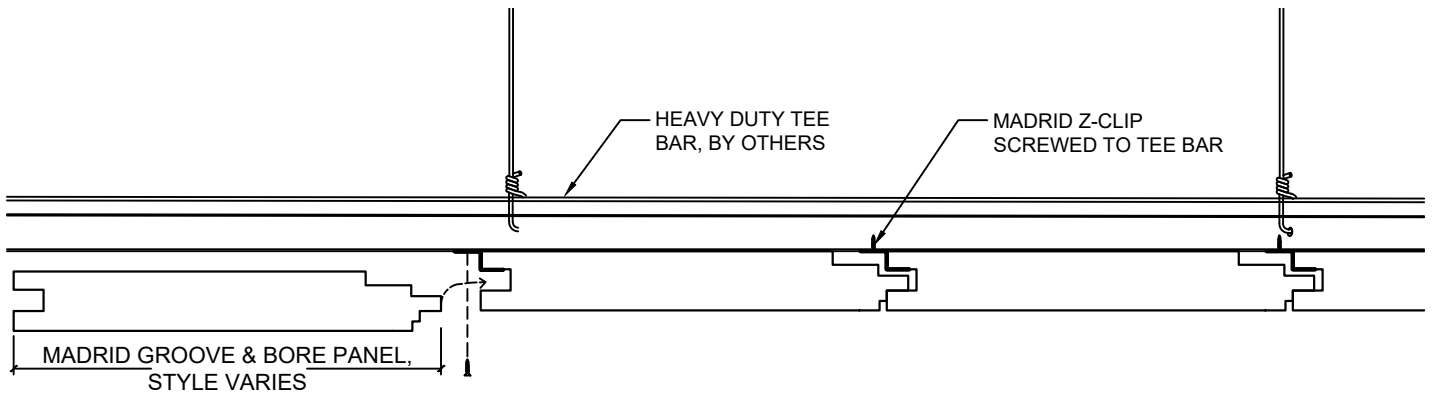

PROFILE VIEW

CONNECTION VIEW

DETAIL A

MADRID
7800 INDUSTRY AVENUE
PICO RIVERA, CA 90660
WWW.MADRIDINC.COM

DRAWING TITLE:

MADRID TONGUE AND GROOVE PANEL - TG-3

TONGUE AND GROOVE 5" NET FACE

DWG NO.:

1 OF 1

ELEVATION VIEW

DETAIL - MADRID Z-CLIP

Z-CLIP CONNECTION VIEW

MADRID
 7800 INDUSTRY AVENUE
 PICO RIVERA, CA 90660
 WWW.MADRIDINC.COM

DRAWING TITLE:

TONGUE AND GROOVE - CEILING INSTALLATION GUIDE

TONGUE AND GROOVE PANEL

DWG NO.:

A1.0

PROFILE VIEW

DETAIL - MADRID Z-CLIP

Z-CLIP CONNECTION VIEW

MADRID
 7800 INDUSTRY AVENUE
 PICO RIVERA, CA 90660
 WWW.MADRIDINC.COM

DRAWING TITLE: TONGUE AND GROOVE PANEL - WALL INSTALLATION GUIDE