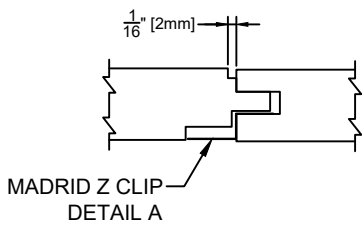

TG-1

ISOMETRIC VIEW

PROFILE VIEW

CONNECTION VIEW

DETAIL A

MADRID
7800 INDUSTRY AVENUE
PICO RIVERA, CA 90660
WWW.MADRIDINC.COM

DRAWING TITLE:

MADRID TONGUE AND GROOVE PANEL - TG-1

TONGUE AND GROOVE 6 1/2" NET FACE

DWG NO.:

1 OF 1

TG-2

ISOMETRIC VIEW

PROFILE VIEW

CONNECTION VIEW

DETAIL A

PROFILE VIEW

CONNECTION VIEW

DETAIL A

MADRID
7800 INDUSTRY AVENUE
PICO RIVERA, CA 90660
WWW.MADRIDINC.COM

DRAWING TITLE:

MADRID TONGUE AND GROOVE PANEL - TG-3

TONGUE AND GROOVE 5" NET FACE

DWG NO.:

1 OF 1

ELEVATION VIEW

DETAIL - MADRID Z-CLIP

Z-CLIP CONNECTION VIEW

MADRID
 7800 INDUSTRY AVENUE
 PICO RIVERA, CA 90660
 WWW.MADRIDINC.COM

DRAWING TITLE:

TONGUE AND GROOVE - CEILING INSTALLATION GUIDE

TONGUE AND GROOVE PANEL