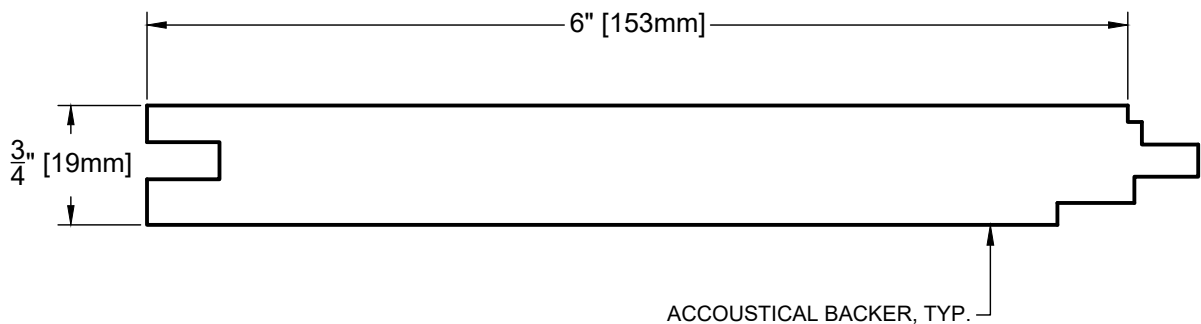

TONGUE AND GROOVE 6 1/2" NET FACE

DWG NO.:

1 OF 1

TG-2

ISOMETRIC VIEW

PROFILE VIEW

CONNECTION VIEW

DETAIL A

1 OF 1

ELEVATION VIEW

DETAIL - MADRID Z-CLIP

Z-CLIP CONNECTION VIEW

MADRID
 7800 INDUSTRY AVENUE
 PICO RIVERA, CA 90660
 WWW.MADRIDINC.COM

DRAWING TITLE:

TONGUE AND GROOVE - CEILING INSTALLATION GUIDE

TONGUE AND GROOVE PANEL