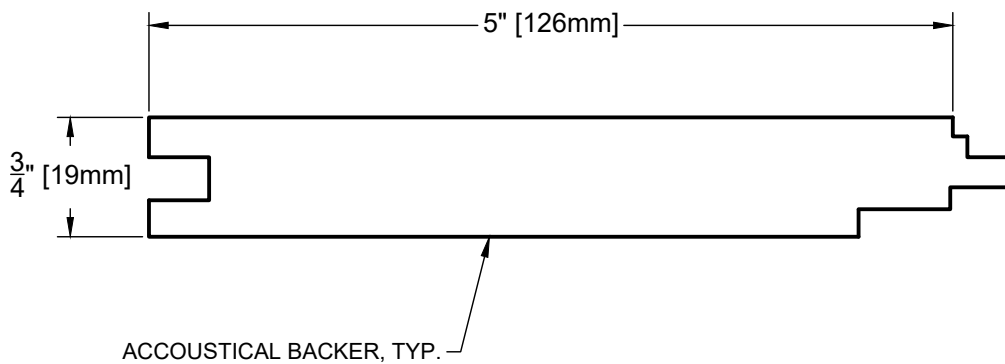

PROFILE VIEW