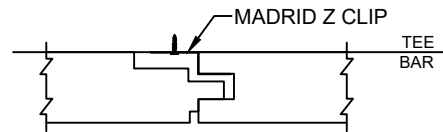

PROFILE VIEW

CONNECTION VIEW

DETAIL A

MADRID
7800 INDUSTRY AVENUE
PICO RIVERA, CA 90660
WWW.MADRIDINC.COM

DRAWING TITLE:

MADRID TONGUE AND GROOVE PANEL - TG-3

TONGUE AND GROOVE 5" NET FACE

DWG NO.:

1 OF 1

ELEVATION VIEW

DETAIL - MADRID Z-CLIP

Z-CLIP CONNECTION VIEW

MADRID
 7800 INDUSTRY AVENUE
 PICO RIVERA, CA 90660
 WWW.MADRIDINC.COM

DRAWING TITLE:

TONGUE AND GROOVE - CEILING INSTALLATION GUIDE

TONGUE AND GROOVE PANEL