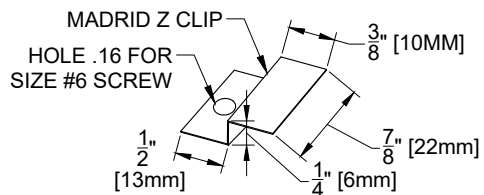

TONGUE AND GROOVE 6 1/2" NET FACE

DWG NO.:

1 OF 1

TG-2

ISOMETRIC VIEW

PROFILE VIEW

CONNECTION VIEW

DETAIL A

MADRID
7800 INDUSTRY AVENUE
PICO RIVERA, CA 90660
WWW.MADRIDINC.COM

DRAWING TITLE:

MADRID TONGUE AND GROOVE PANEL - TG-2

TONGUE AND GROOVE 6" NET FACE

DWG NO.:

1 OF 1

TG-3

ISOMETRIC VIEW