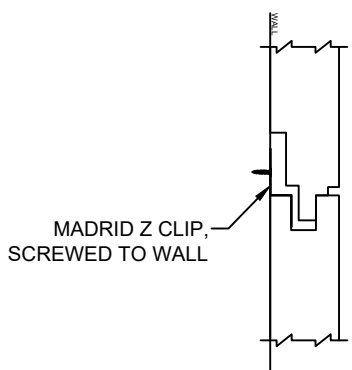

1 OF 1

ELEVATION VIEW

DETAIL - MADRID Z-CLIP

Z-CLIP CONNECTION VIEW

MADRID
 7800 INDUSTRY AVENUE
 PICO RIVERA, CA 90660
 WWW.MADRIDINC.COM

DRAWING TITLE:

TONGUE AND GROOVE - CEILING INSTALLATION GUIDE

TONGUE AND GROOVE PANEL

DWG NO.:

A1.0

PROFILE VIEW

DETAIL - MADRID Z-CLIP

Z-CLIP CONNECTION VIEW

MADRID
 7800 INDUSTRY AVENUE
 PICO RIVERA, CA 90660
 WWW.MADRIDINC.COM

DRAWING TITLE: TONGUE AND GROOVE PANEL - WALL INSTALLATION GUIDE