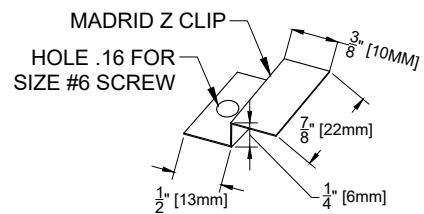

TONGUE AND GROOVE 6 1/2" NET FACE

DWG NO.:

1 OF 1

TG-2

ISOMETRIC VIEW

PROFILE VIEW

CONNECTION VIEW

DETAIL A

MADRID
7800 INDUSTRY AVENUE
PICO RIVERA, CA 90660
WWW.MADRIDINC.COM

DRAWING TITLE:

MADRID TONGUE AND GROOVE PANEL - TG-2

TONGUE AND GROOVE 6" NET FACE

DWG NO.:

1 OF 1

TG-3

ISOMETRIC VIEW

PROFILE VIEW

CONNECTION VIEW

DETAIL A

MADRID
7800 INDUSTRY AVENUE
PICO RIVERA, CA 90660
WWW.MADRIDINC.COM

DRAWING TITLE:

MADRID TONGUE AND GROOVE PANEL - TG-3

TONGUE AND GROOVE 5" NET FACE

DWG NO.:

1 OF 1

ELEVATION VIEW

DETAIL - MADRID Z-CLIP

Z-CLIP CONNECTION VIEW

MADRID
 7800 INDUSTRY AVENUE
 PICO RIVERA, CA 90660
 WWW.MADRIDINC.COM

DRAWING TITLE:

TONGUE AND GROOVE - CEILING INSTALLATION GUIDE

TONGUE AND GROOVE PANEL