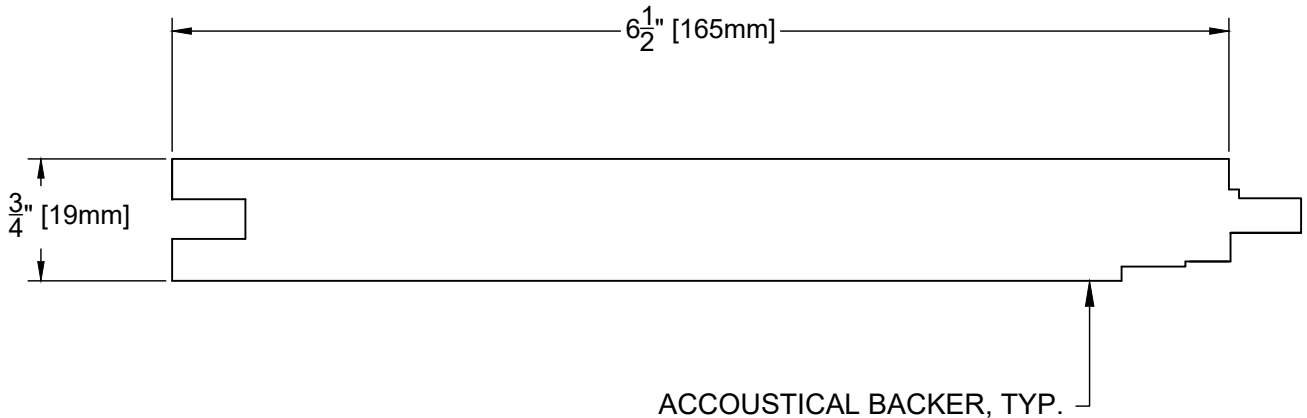

TG-1

ISOMETRIC VIEW

PROFILE VIEW

CONNECTION VIEW

DETAIL A

MADRID
7800 INDUSTRY AVENUE
PICO RIVERA, CA 90660
WWW.MADRIDINC.COM

DRAWING TITLE:

MADRID TONGUE AND GROOVE PANEL - TG-1

TONGUE AND GROOVE 6 1/2" NET FACE

DWG NO.:

1 OF 1

TG-2

ISOMETRIC VIEW

PROFILE VIEW

CONNECTION VIEW

DETAIL A

1 OF 1

ELEVATION VIEW

DETAIL - MADRID Z-CLIP

Z-CLIP CONNECTION VIEW

MADRID
 7800 INDUSTRY AVENUE
 PICO RIVERA, CA 90660
 WWW.MADRIDINC.COM

DRAWING TITLE:

TONGUE AND GROOVE - CEILING INSTALLATION GUIDE

TONGUE AND GROOVE PANEL