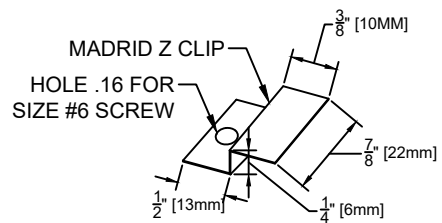

TG-1

ISOMETRIC VIEW

PROFILE VIEW

CONNECTION VIEW

DETAIL A

MADRID
7800 INDUSTRY AVENUE
PICO RIVERA, CA 90660
WWW.MADRIDINC.COM

DRAWING TITLE:

MADRID TONGUE AND GROOVE PANEL - TG-1

TONGUE AND GROOVE 6 1/2" NET FACE

DWG NO.:

1 OF 1

TG-2

ISOMETRIC VIEW

PROFILE VIEW

CONNECTION VIEW

DETAIL A

1 OF 1

ELEVATION VIEW

DETAIL - MADRID Z-CLIP

Z-CLIP CONNECTION VIEW

MADRID
 7800 INDUSTRY AVENUE
 PICO RIVERA, CA 90660
 WWW.MADRIDINC.COM

DRAWING TITLE:

TONGUE AND GROOVE - CEILING INSTALLATION GUIDE

TONGUE AND GROOVE PANEL

DWG NO.:

A1.0

PROFILE VIEW

DETAIL - MADRID Z-CLIP

Z-CLIP CONNECTION VIEW

MADRID
 7800 INDUSTRY AVENUE
 PICO RIVERA, CA 90660
 WWW.MADRIDINC.COM

DRAWING TITLE: TONGUE AND GROOVE PANEL - WALL INSTALLATION GUIDE