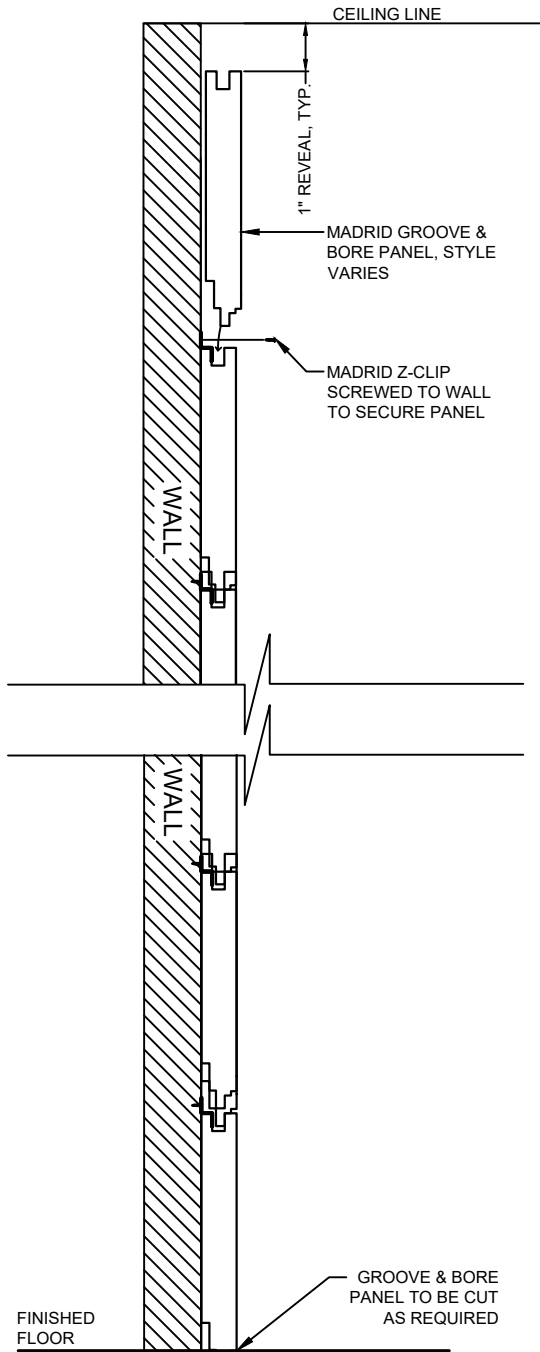

1 OF 1

ELEVATION VIEW

DETAIL - MADRID Z-CLIP

Z-CLIP CONNECTION VIEW

MADRID
 7800 INDUSTRY AVENUE
 PICO RIVERA, CA 90660
 WWW.MADRIDINC.COM

DRAWING TITLE:

TONGUE AND GROOVE - CEILING INSTALLATION GUIDE

TONGUE AND GROOVE PANEL

DWG NO.:

A1.0

PROFILE VIEW

DETAIL - MADRID Z-CLIP

Z-CLIP CONNECTION VIEW

MADRID
 7800 INDUSTRY AVENUE
 PICO RIVERA, CA 90660
 WWW.MADRIDINC.COM

DRAWING TITLE: TONGUE AND GROOVE PANEL - WALL INSTALLATION GUIDE

TONGUE AND GROOVE PANEL

DWG NO.: A1.1