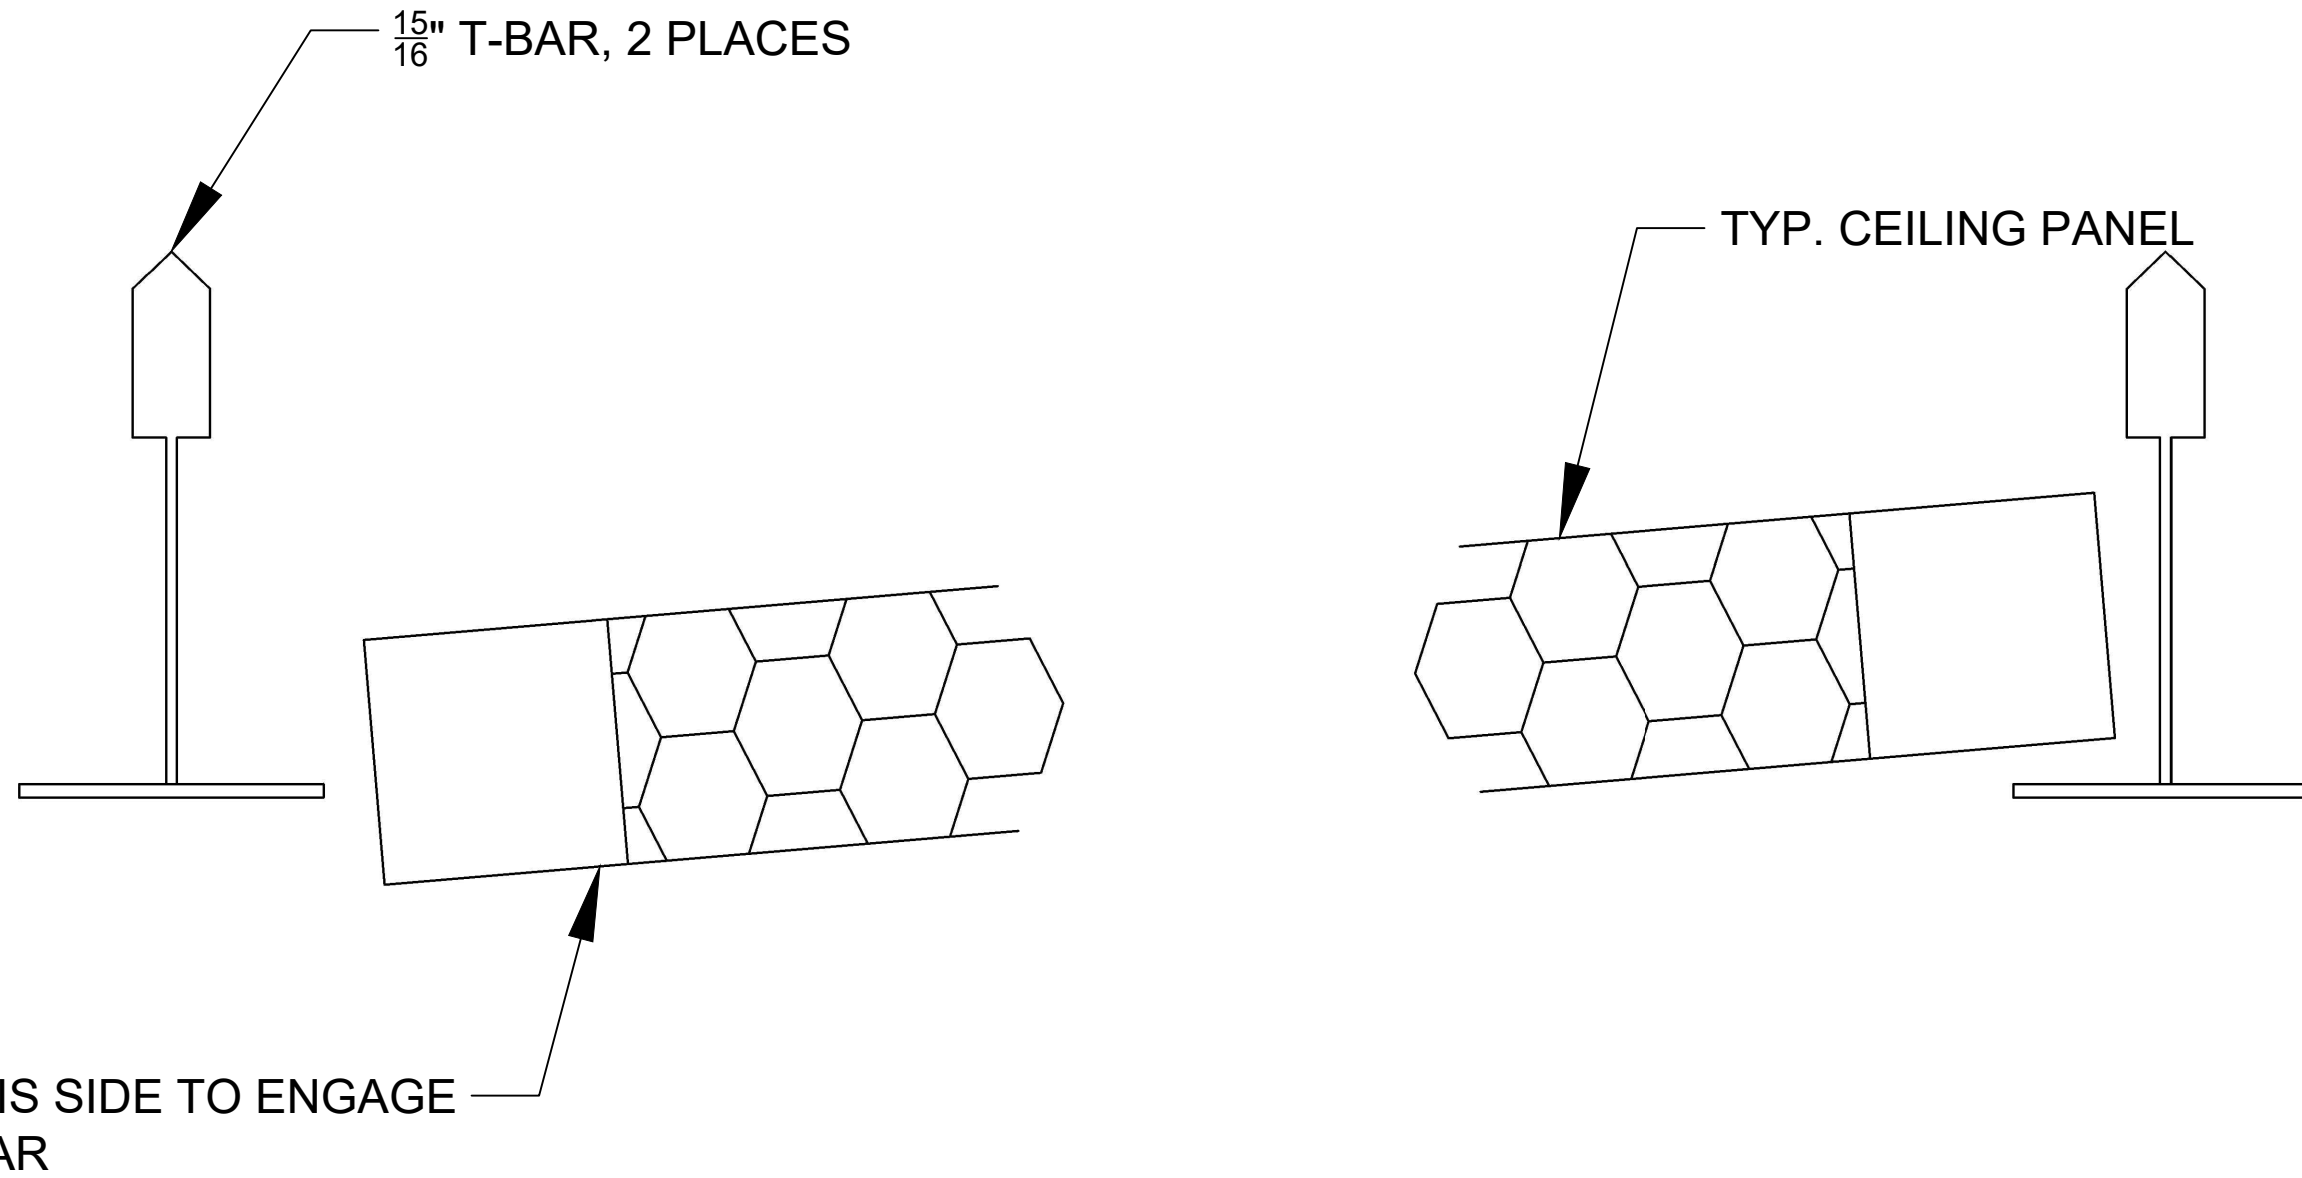

LAY-IN

AVAILABLE FOR CEILINGS 15¹/₁₆" GRID AND 9⁹/₁₆"

MADRID
7800 INDUSTRY AVENUE
PICO RIVERA, CA 90660
WWW.MADRIDINC.COM

DRAWING TITLE:

PANEL INSTALLATION DETAIL

DATE

04/2023

DRAWING #:

2.5 mm [3/32"]

Ø0.5 mm [1/32"]

1.25 mm [1/16"]

2.5 mm [3/32"]

PERFORATION PATTERN MR 050250

MADRID
 7800 INDUSTRY AVENUE
 PICO RIVERA, CA 90660
 WWW.MADRIDINC.COM

DRAWING TITLE:	PERFORATION PATTERN	DATE	04/2023	DRAWING #:	3 of 3
----------------	----------------------------	------	----------------	------------	---------------