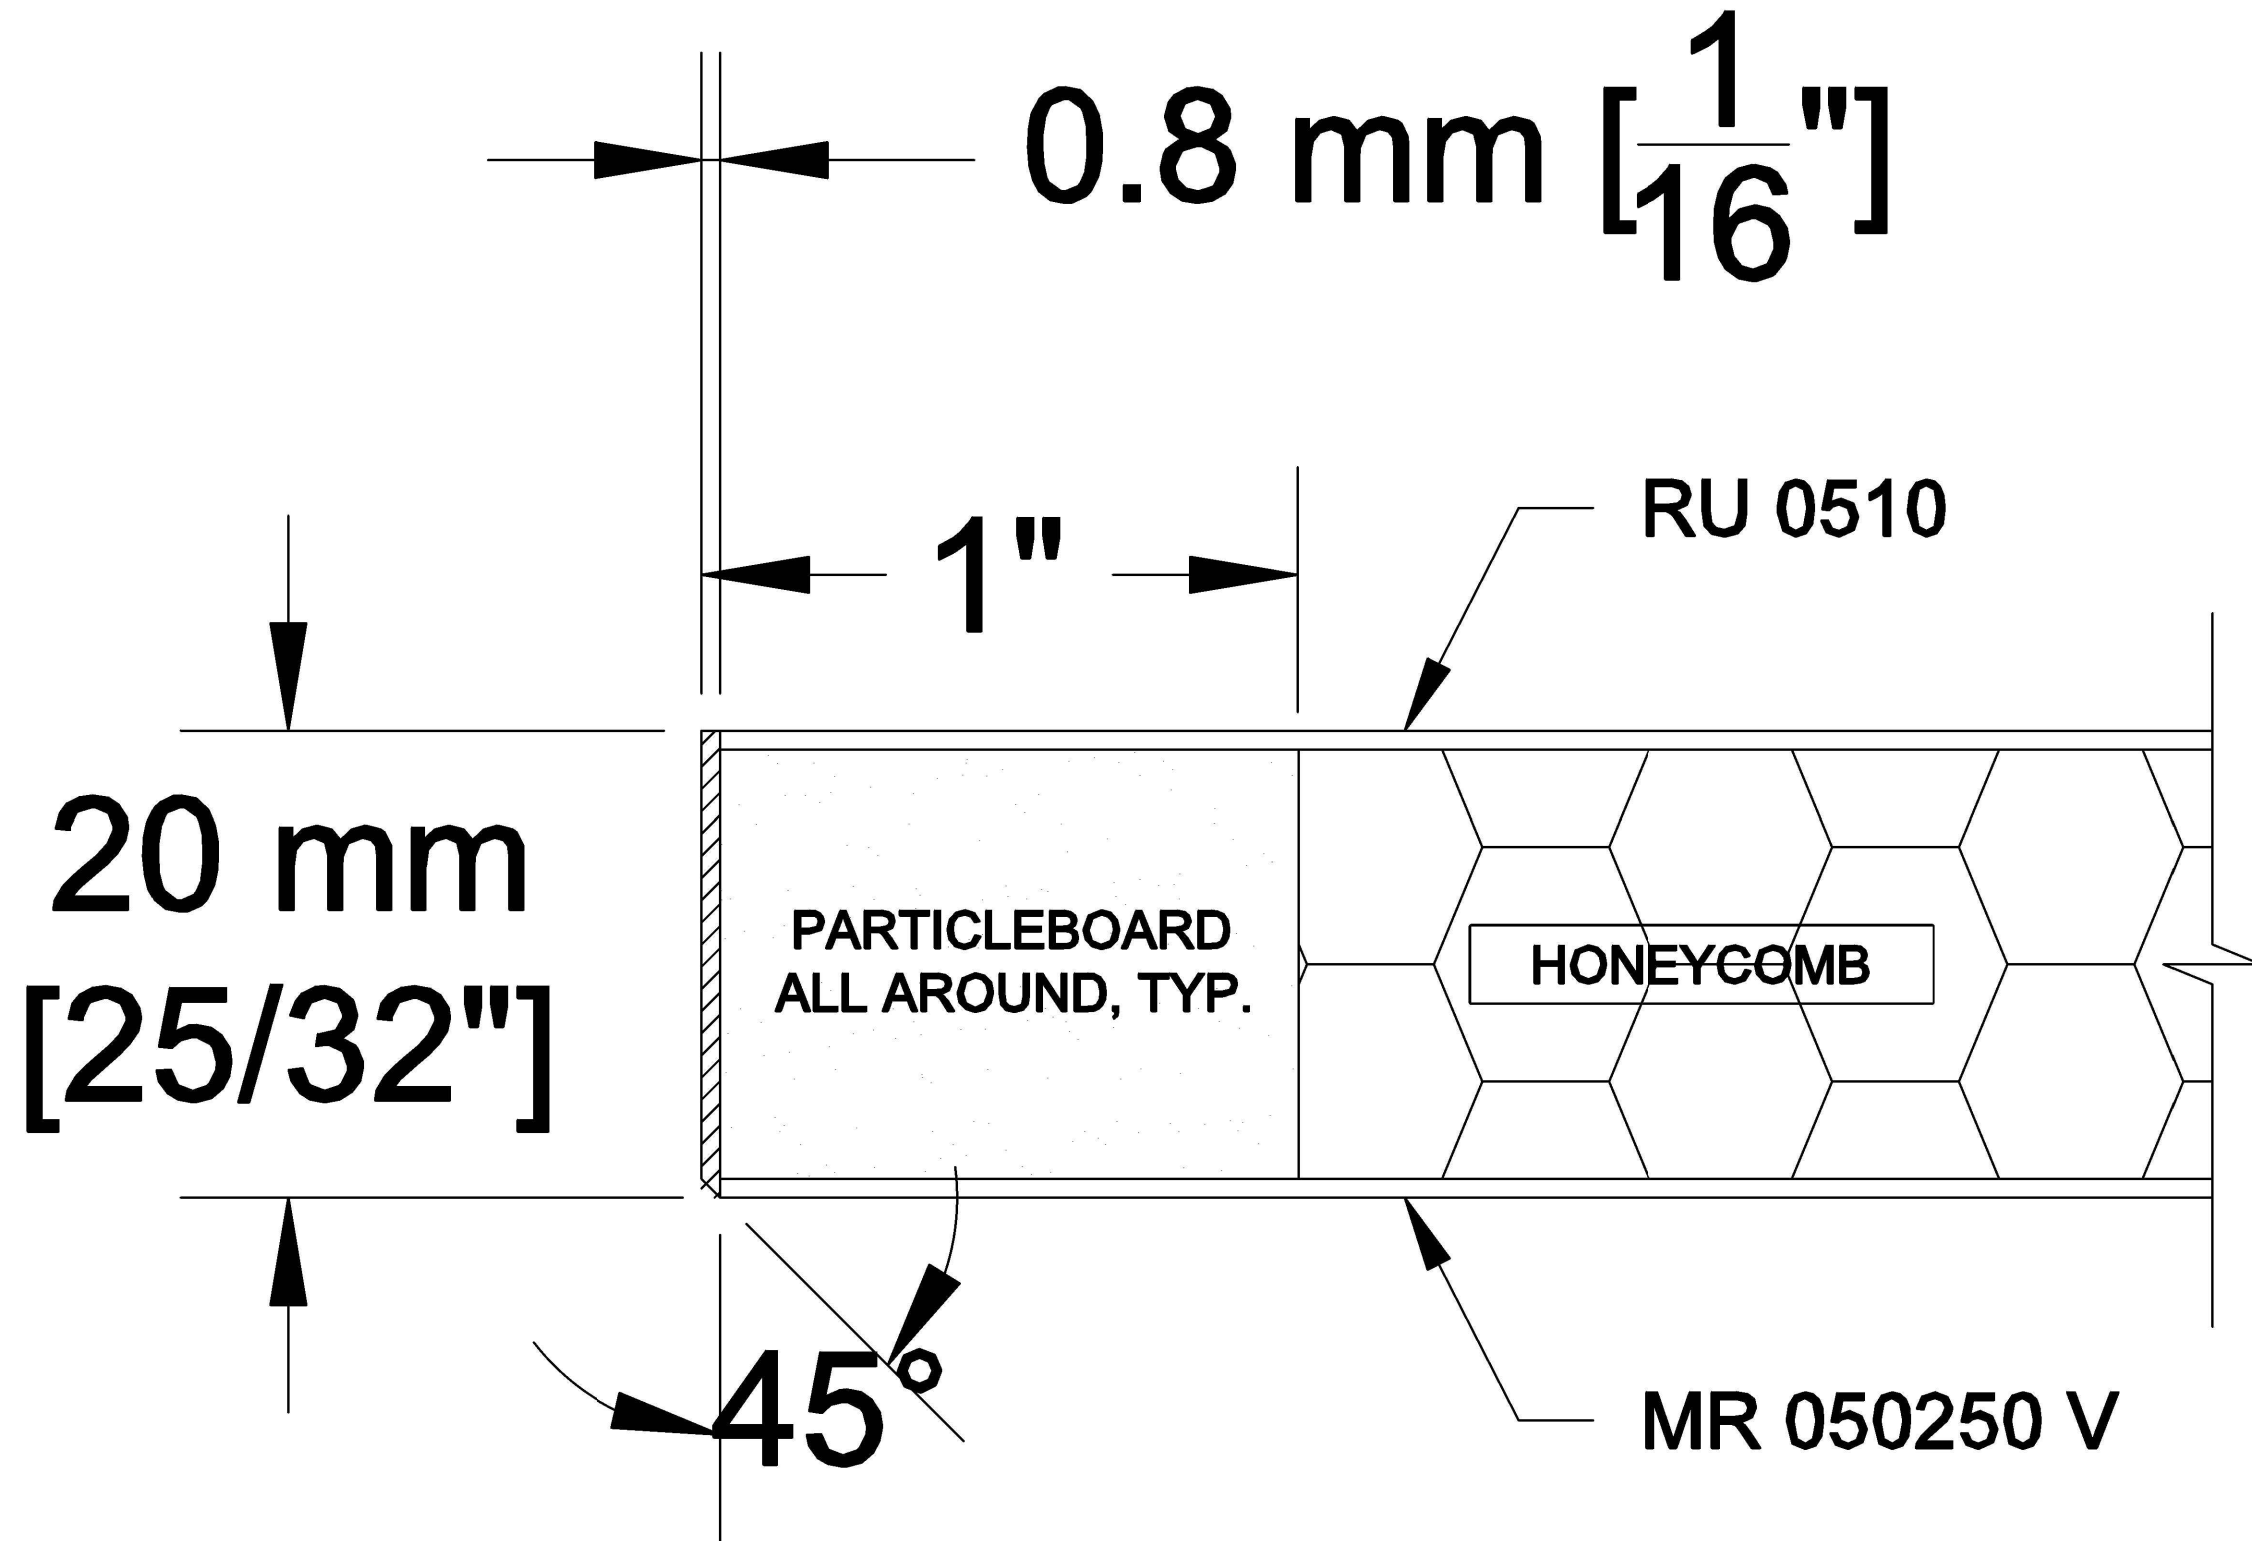

MADRID
7800 INDUSTRY AVENUE
PICO RIVERA, CA 90660
WWW.MADRIDINC.COM

DRAWING TITLE: **PANEL DETAIL**

DATE: **04/2023**

DRAWING #: **2 of 3**

THIS DOCUMENT CONTAINS CONFIDENTIAL AND PROPRIETARY INFORMATION. ALL RECIPIENTS OF THIS DOCUMENT ARE TO PROTECT THE OWNERS DATA FROM USE BY OR TRANSFER TO NON-AUTHORIZED PARTIES BY LEGAL MEANS POSSIBLE. COPYRIGHT © 2023