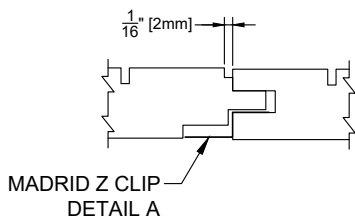

# GB-1

**ISOMETRIC VIEW**

**PROFILE VIEW**

**CONNECTION VIEW**

**DETAIL A**

**MADRID**  
7800 INDUSTRY AVENUE  
PICO RIVERA, CA 90660  
WWW.MADRIDINC.COM

DRAWING TITLE:

MADRID GROOVE AND BORE PANEL - GB-1

GROOVE AND BORE 6 1/2" NET FACE

DWG NO.:

1 OF 1