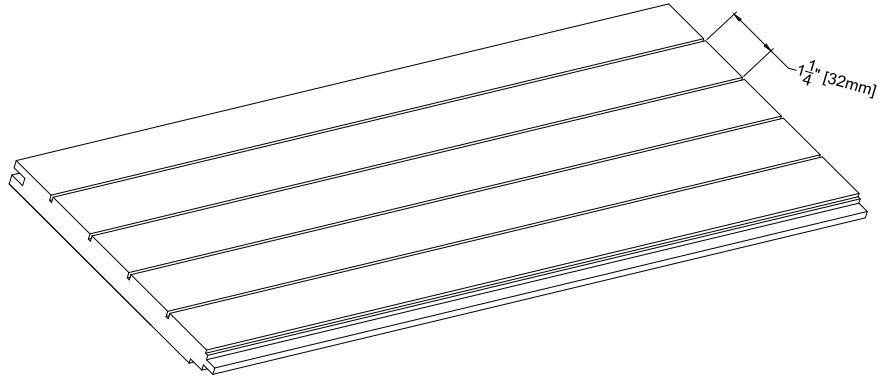

# GB-1

**ISOMETRIC VIEW**

**PROFILE VIEW**

**CONNECTION VIEW**

**DETAIL A**

**MADRID**  
7800 INDUSTRY AVENUE  
PICO RIVERA, CA 90660  
WWW.MADRIDINC.COM

DRAWING TITLE:

MADRID GROOVE AND BORE PANEL - GB-1

GROOVE AND BORE 6 1/2" NET FACE

DWG NO.:

1 OF 1