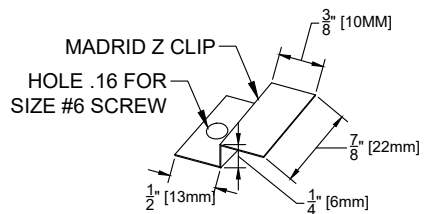

# GB-1

**ISOMETRIC VIEW**

**PROFILE VIEW**

**CONNECTION VIEW**

**DETAIL A**

**MADRID**  
7800 INDUSTRY AVENUE  
PICO RIVERA, CA 90660  
WWW.MADRIDINC.COM

DRAWING TITLE:

MADRID GROOVE AND BORE PANEL - GB-1

GROOVE AND BORE 6 1/2" NET FACE

DWG NO.:

1 OF 1