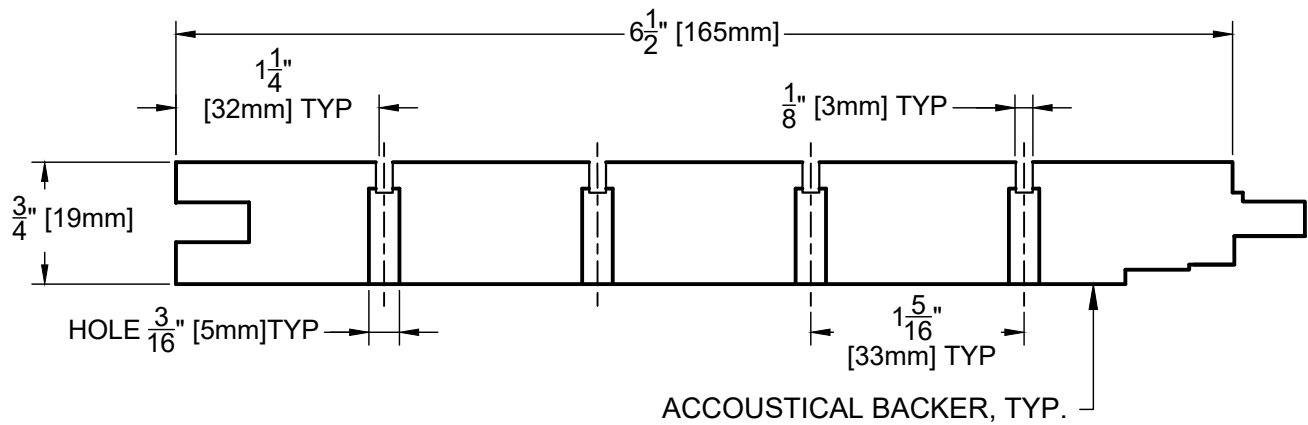

# GB-1

**ISOMETRIC VIEW**

**PROFILE VIEW**

**CONNECTION VIEW**

**DETAIL A**

**MADRID**  
7800 INDUSTRY AVENUE  
PICO RIVERA, CA 90660  
WWW.MADRIDINC.COM

DRAWING TITLE:

MADRID GROOVE AND BORE PANEL - GB-1

GROOVE AND BORE 6 1/2" NET FACE

DWG NO.:

1 OF 1