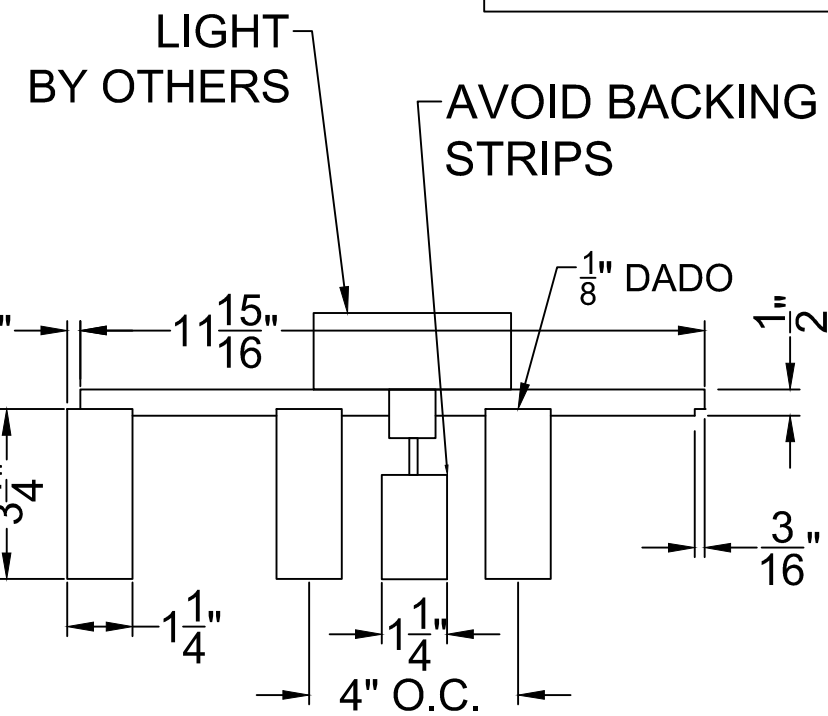

**ISOMETRIC VIEW**

**TYP. DETAIL**

**ISOMETRIC VIEW**

**LIGHT BY OTHERS**

**TOP VIEW**

**MADRID**

7800 INDUSTRY AVENUE  
PICO RIVERA, CA 90660  
WWW.MADRIDINC.COM

DRAWING TITLE:

**BGWL1 - BO GRILLE WITH LIGHT 1**

DATE

**08/2023**

DRAWING #:

**1 of 1**

THIS DOCUMENT CONTAINS CONFIDENTIAL AND PROPRIETARY INFORMATION. ALL RECIPIENTS OF THIS DOCUMENT ARE TO PROTECT THE OWNERS DATA FROM USE BY OR TRANSFER TO NON-AUTHORIZED PARTIES BY LEGAL MEANS POSSIBLE. COPYRIGHT © 2023