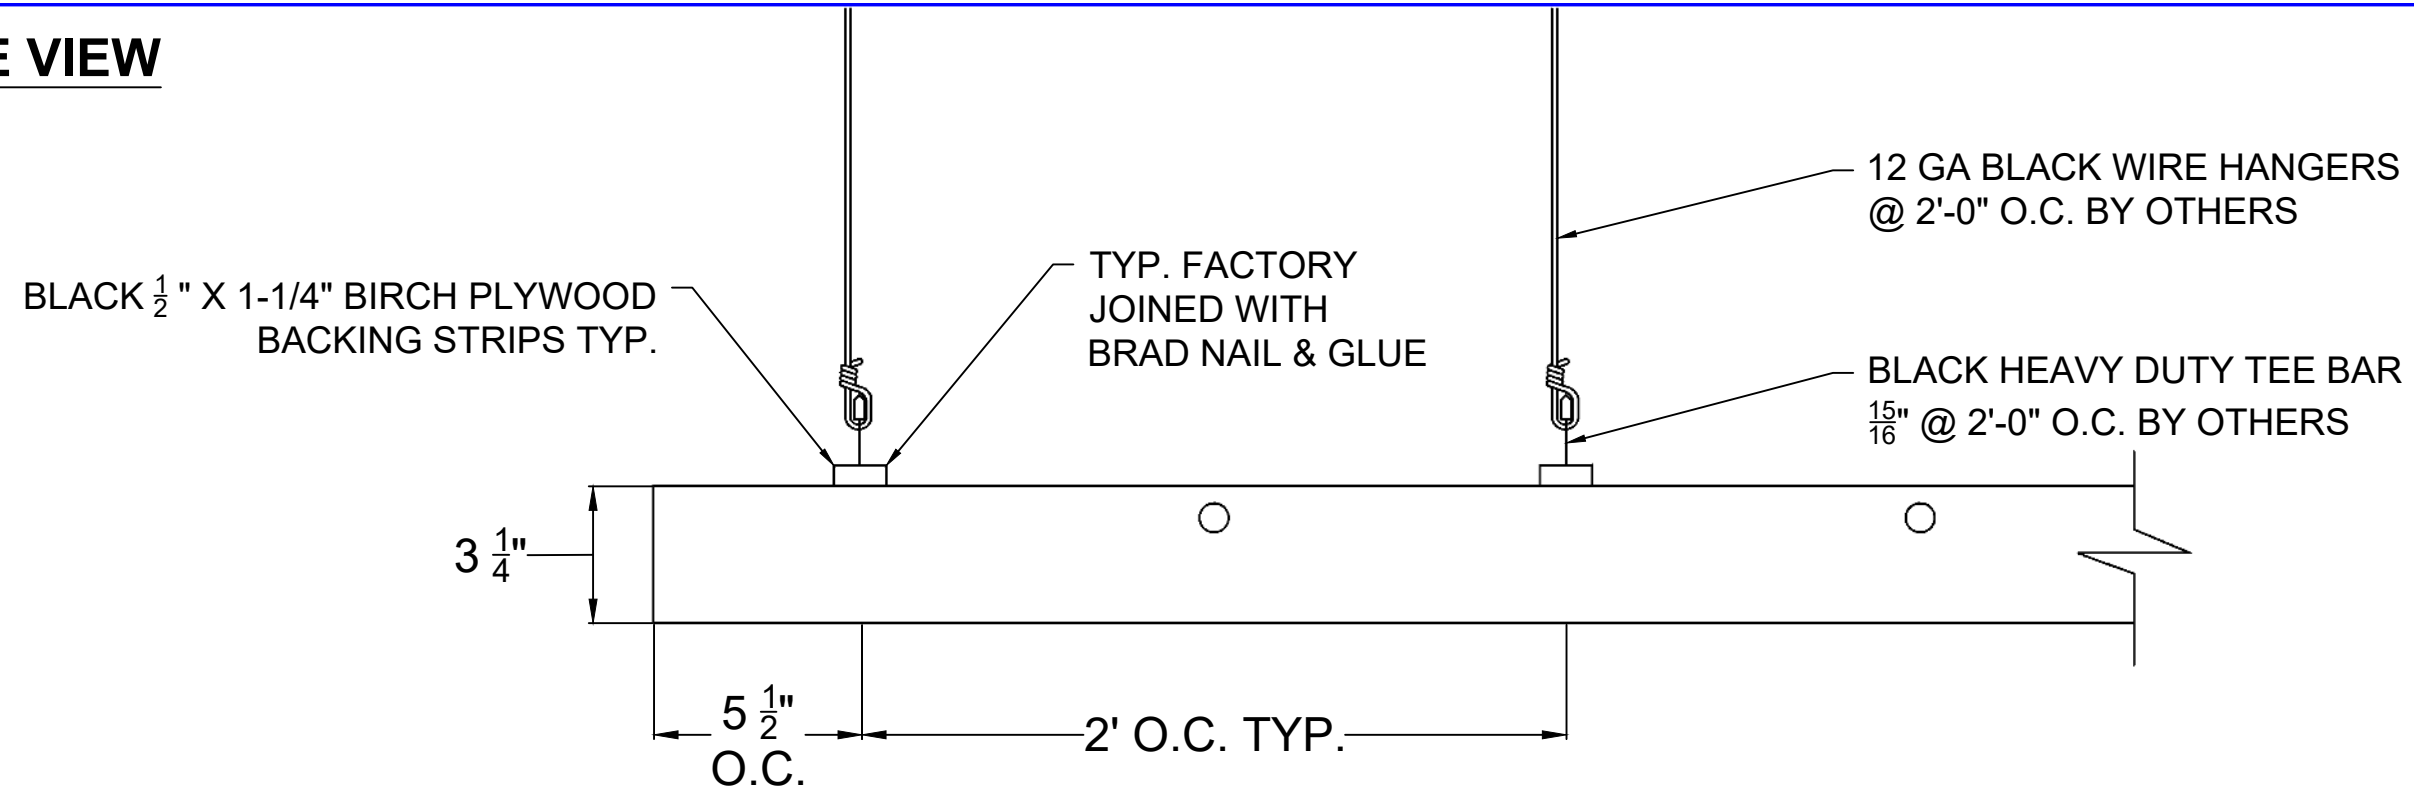

SIDE VIEW

FRONT ELEVATION

MADRID
7800 INDUSTRY AVENUE
PICO RIVERA, CA 90660
WWW.MADRIDINC.COM

DRAWING TITLE:
GBD - GRILLE BACKER & DOWEL - INSTALLATION ELEVATIONS

DATE
04/2023

DRAWING #:
3 of 4

THIS DOCUMENT CONTAINS CONFIDENTIAL AND PROPRIETARY INFORMATION. ALL RECIPIENTS OF THIS DOCUMENT ARE TO PROTECT THE OWNERS DATA FROM USE BY OR TRANSFER TO NON-AUTHORIZED PARTIES BY LEGAL MEANS POSSIBLE. COPYRIGHT © 2023