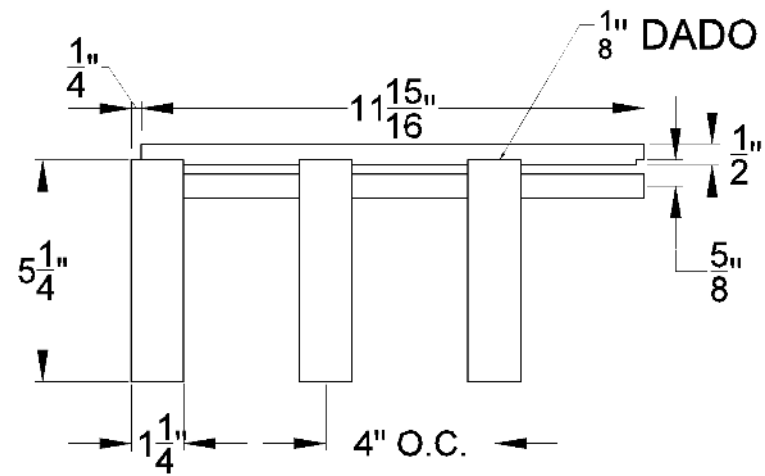

GBD-2

MADRID

7800 INDUSTRY AVENUE
PICO RIVERA, CA 90660
WWW.MADRIDINC.COM

DRAWING TITLE:

GBD - GRILLE BACKER & DOWEL - PANELS

DATE

04/2023

DRAWING #:

4 of 4

THIS DOCUMENT CONTAINS CONFIDENTIAL AND PROPRIETARY INFORMATION. ALL RECIPIENTS OF THIS DOCUMENT ARE TO PROTECT THE OWNERS DATA FROM USE BY OR TRANSFER TO NON-AUTHORIZED PARTIES BY LEGAL MEANS POSSIBLE. COPYRIGHT © 2023