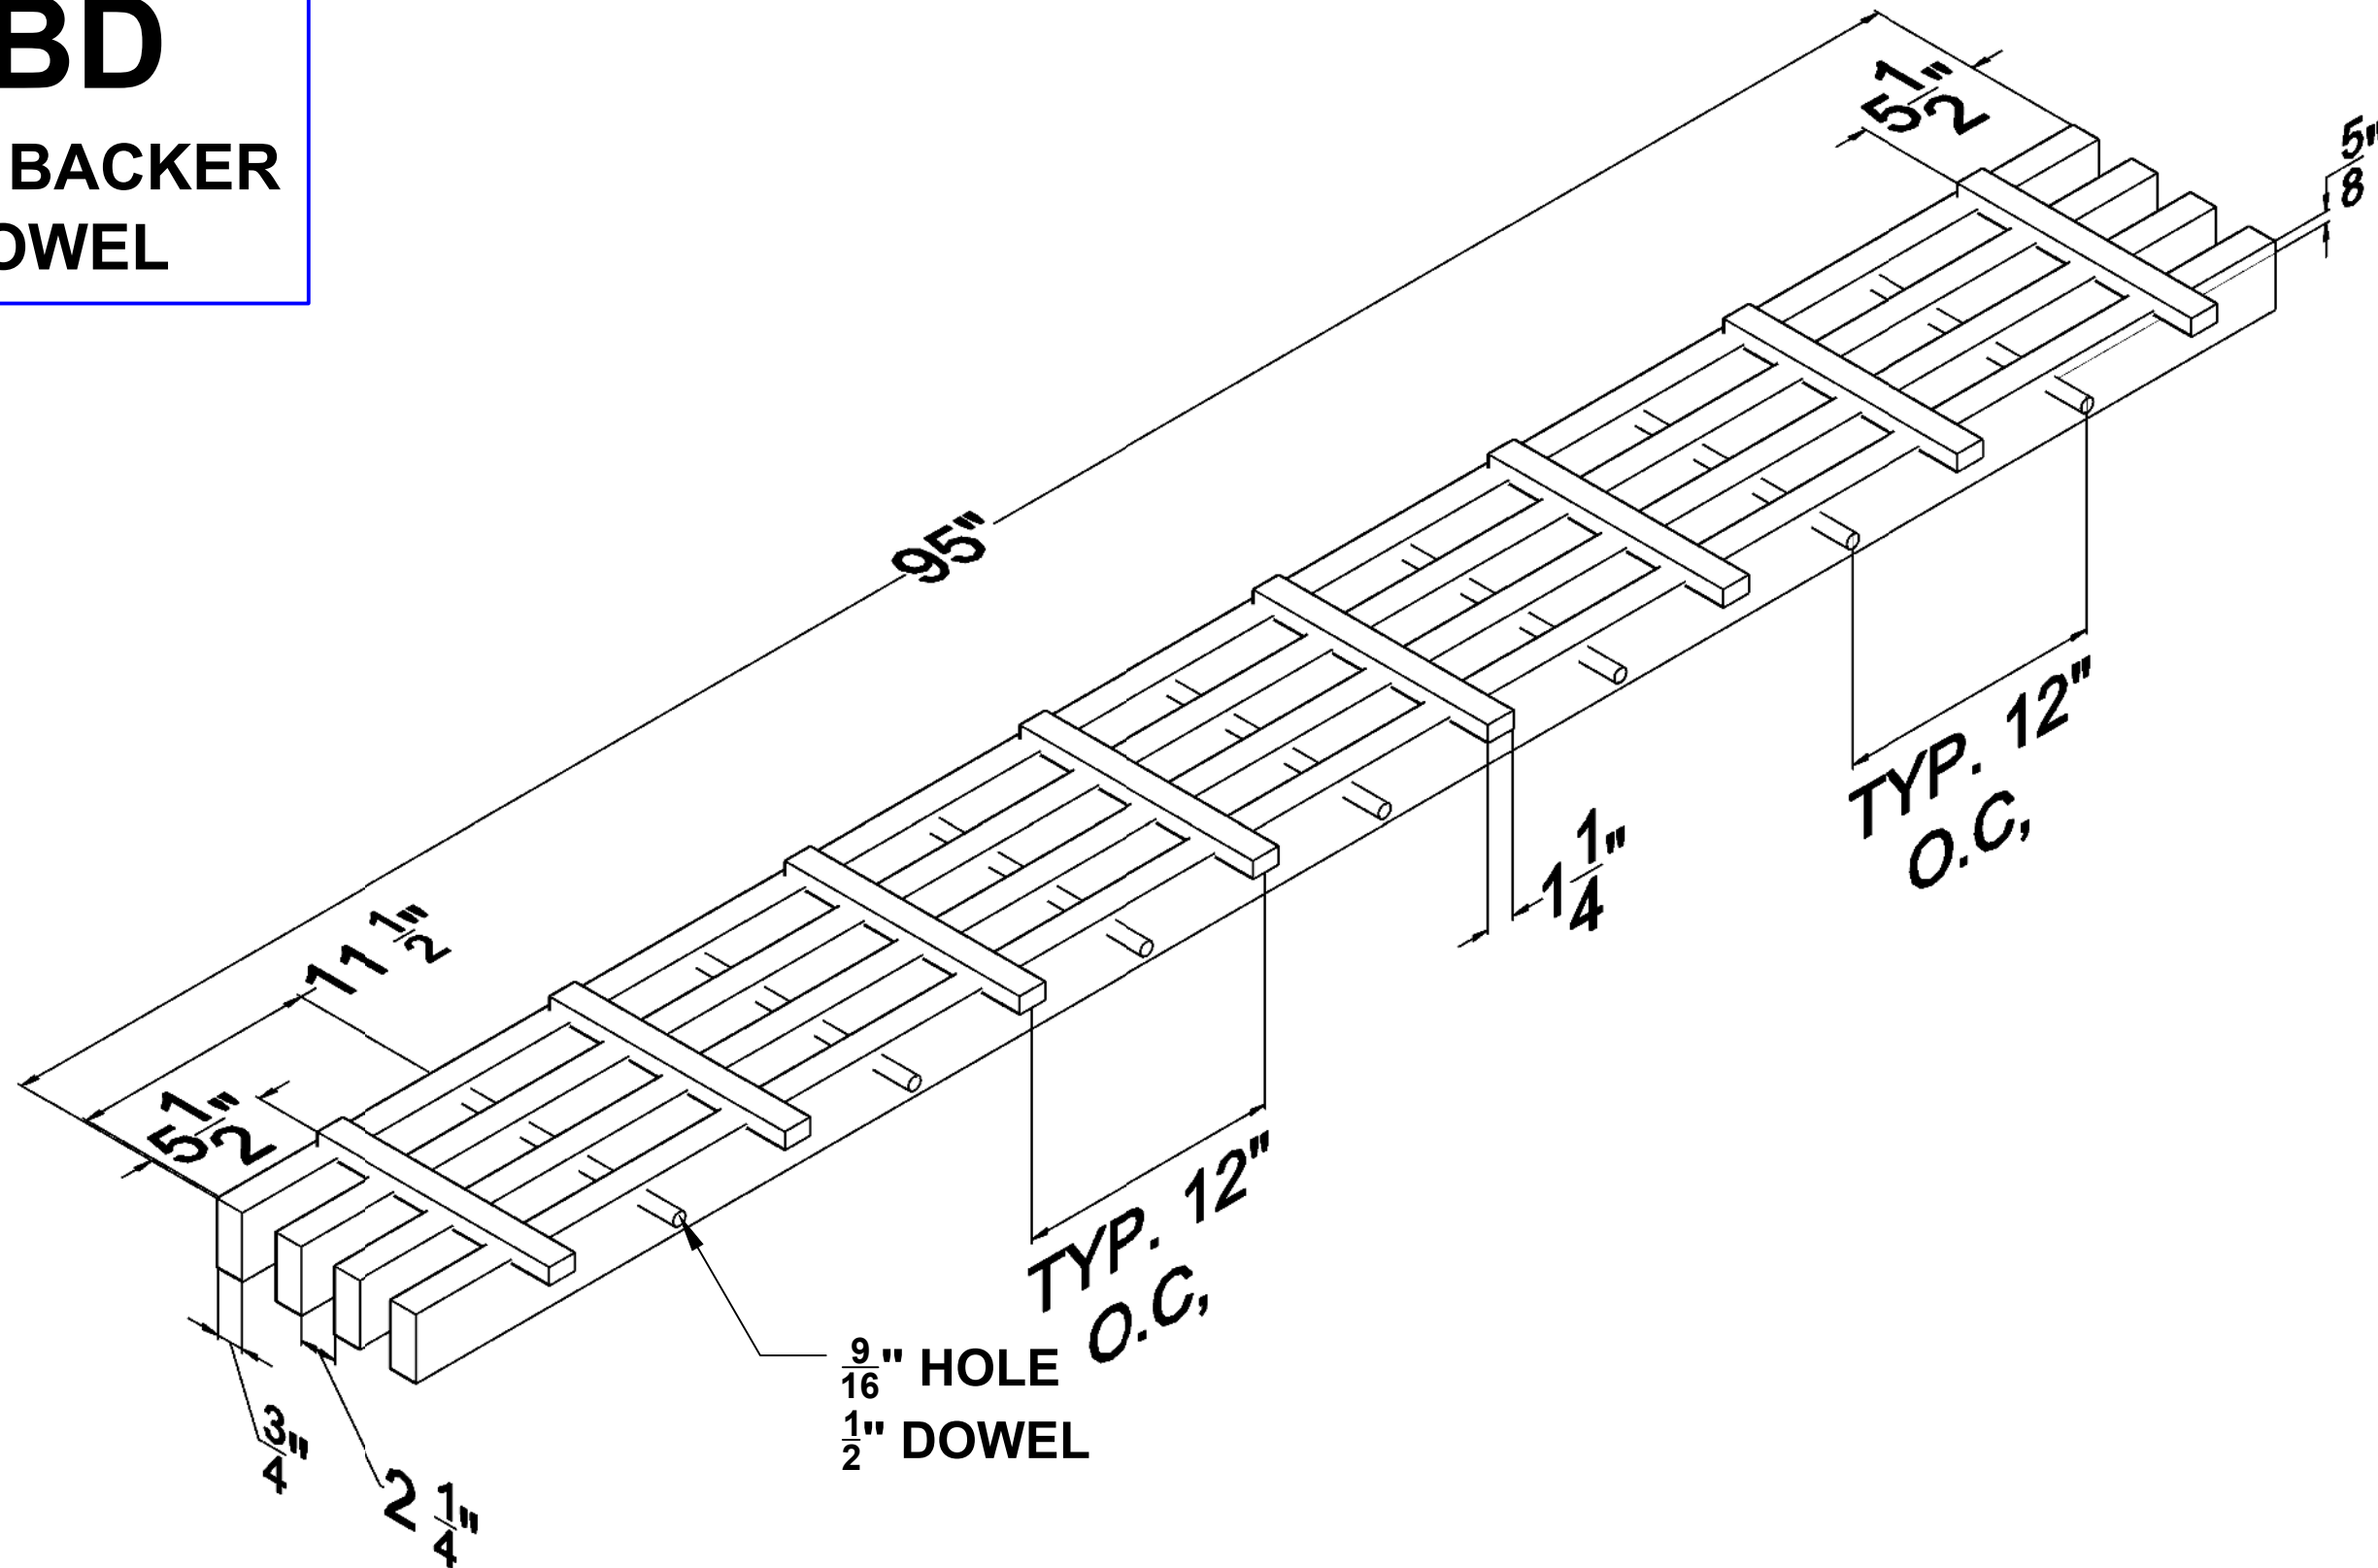

GBD

GRILLE BACKER & DOWEL

ISOMETRIC VIEW

PANELS CUSTOMIZABLE. PLEASE CONTACT LOCAL SALES REP FOR DETAILS

MADRID
 7800 INDUSTRY AVENUE
 PICO RIVERA, CA 90660
 WWW.MADRIDINC.COM

DRAWING TITLE:

GBD - GRILLE BACKER & DOWEL - ISOMETRIC VIEW