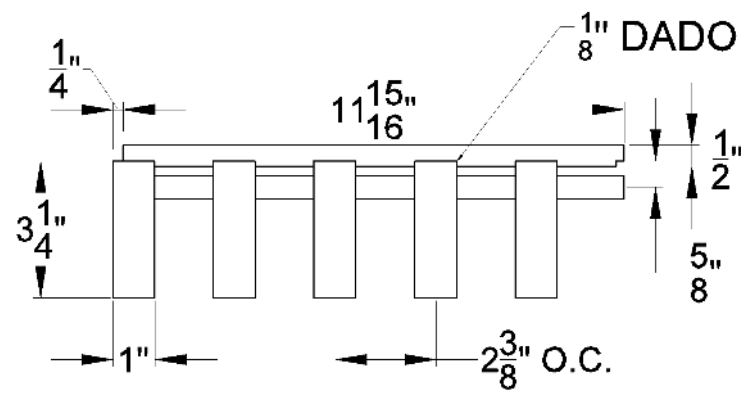

GBD-4

MADRID

7800 INDUSTRY AVENUE
PICO RIVERA, CA 90660
WWW.MADRIDINC.COM

DRAWING TITLE:

GBD - GRILLE BACKER & DOWEL - PANELS

DATE

04/2023

DRAWING #:

4 of 4

THIS DOCUMENT CONTAINS CONFIDENTIAL AND PROPRIETARY INFORMATION. ALL RECIPIENTS OF THIS DOCUMENT ARE TO PROTECT THE OWNERS DATA FROM USE BY OR TRANSFER TO NON-AUTHORIZED PARTIES BY LEGAL MEANS POSSIBLE. COPYRIGHT © 2023