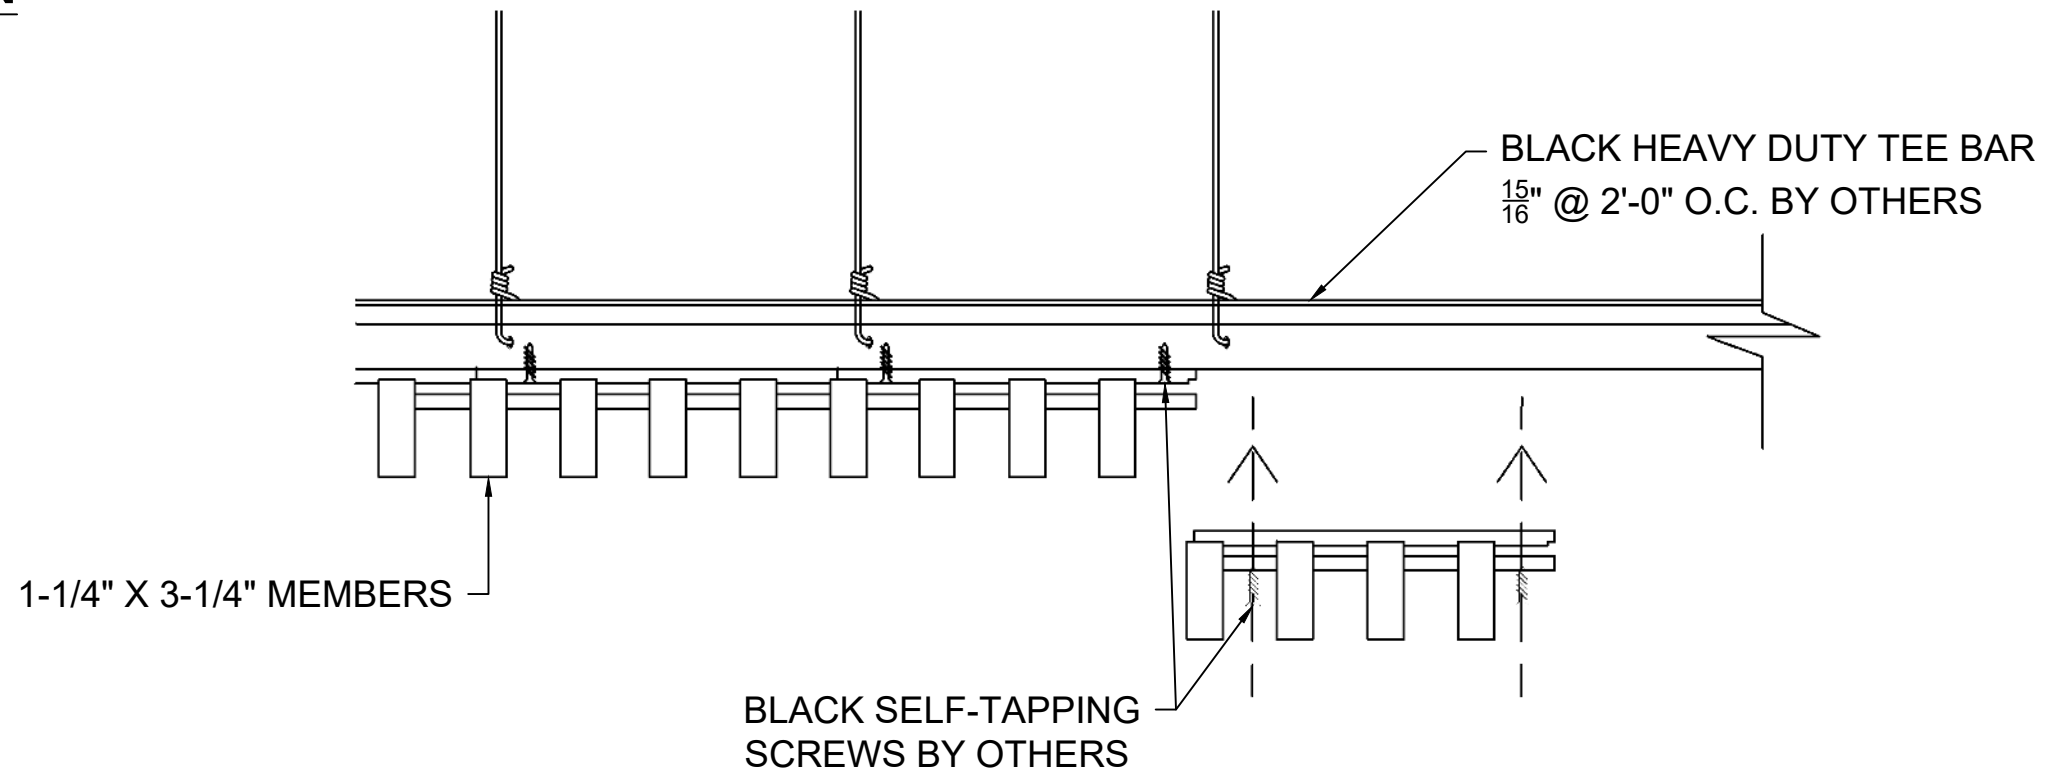

FRONT ELEVATION

MADRID
7800 INDUSTRY AVENUE
PICO RIVERA, CA 90660
WWW.MADRIDINC.COM

DRAWING TITLE:
GBD - GRILLE BACKER & DOWEL - INSTALLATION ELEVATIONS

DATE
04/2023

DRAWING #:
3 of 4

THIS DOCUMENT CONTAINS CONFIDENTIAL AND PROPRIETARY INFORMATION. ALL RECIPIENTS OF THIS DOCUMENT ARE TO PROTECT THE OWNERS DATA FROM USE BY OR TRANSFER TO NON-AUTHORIZED PARTIES BY LEGAL MEANS POSSIBLE. COPYRIGHT © 2023