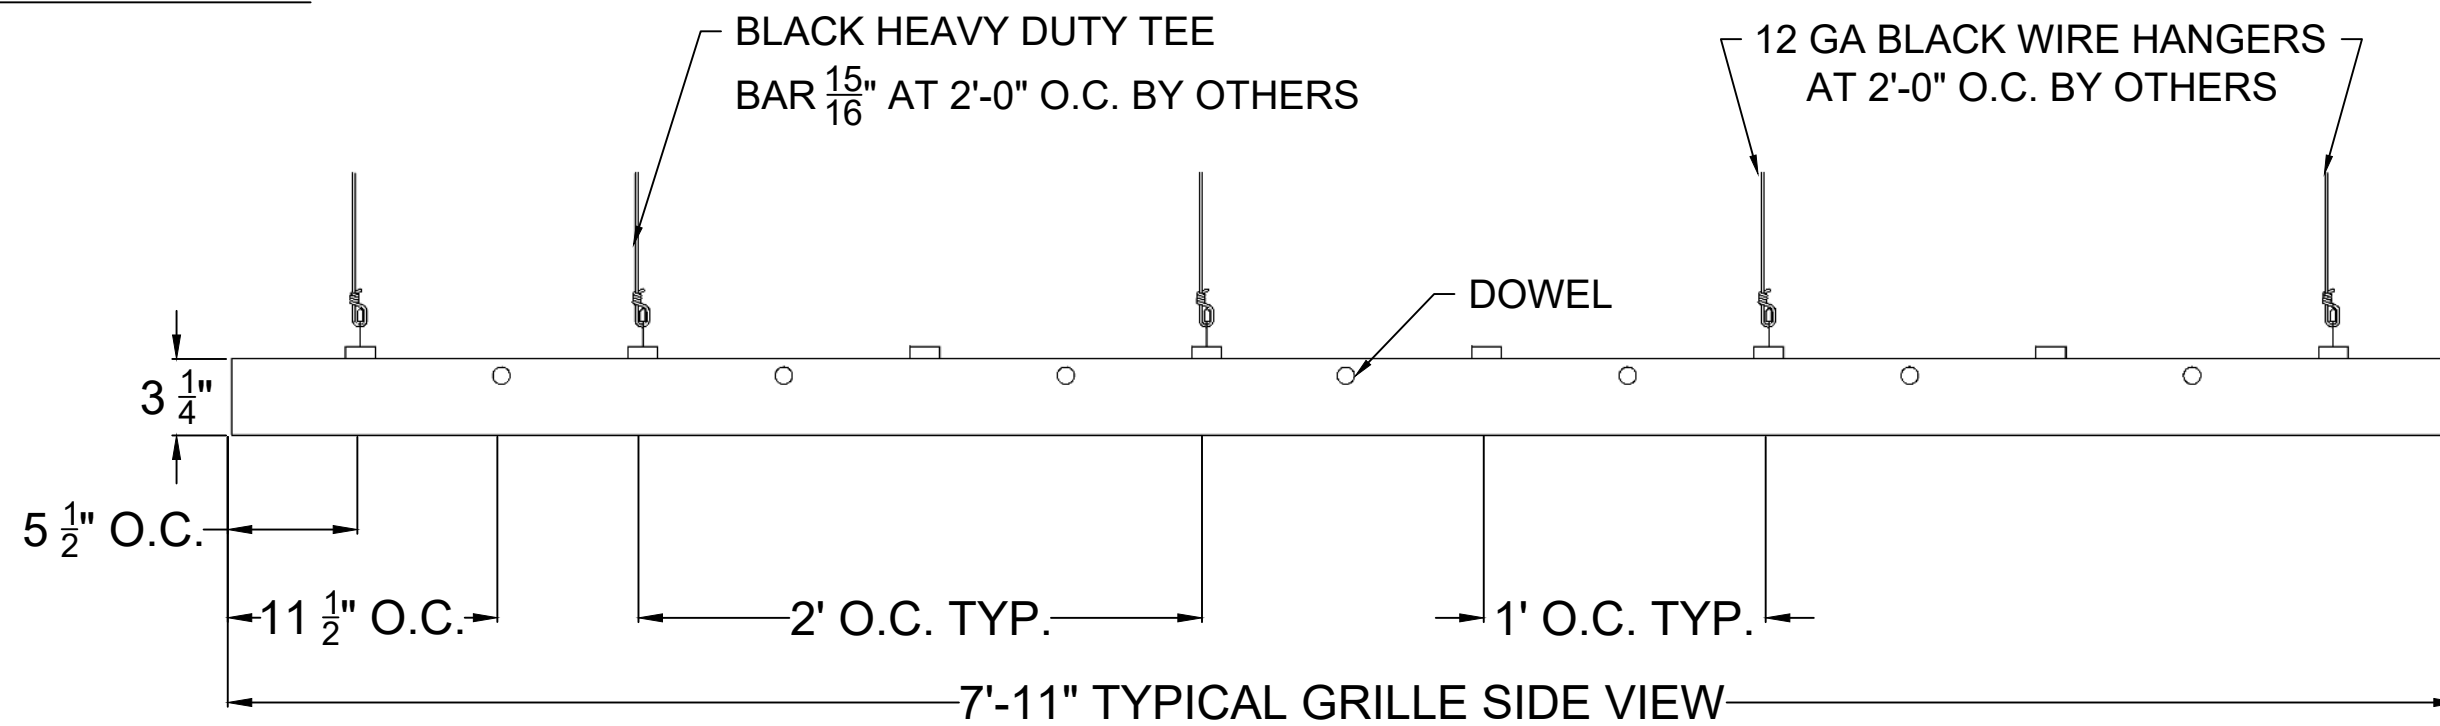

TOP VIEW

SIDE ELEVATION

MADRID
 7800 INDUSTRY AVENUE
 PICO RIVERA, CA 90660
 WWW.MADRIDINC.COM

DRAWING TITLE:

GBD - GRILLE BACKER & DOWEL - PANEL ELEVATIONS

DATE

04/2023

DRAWING #: