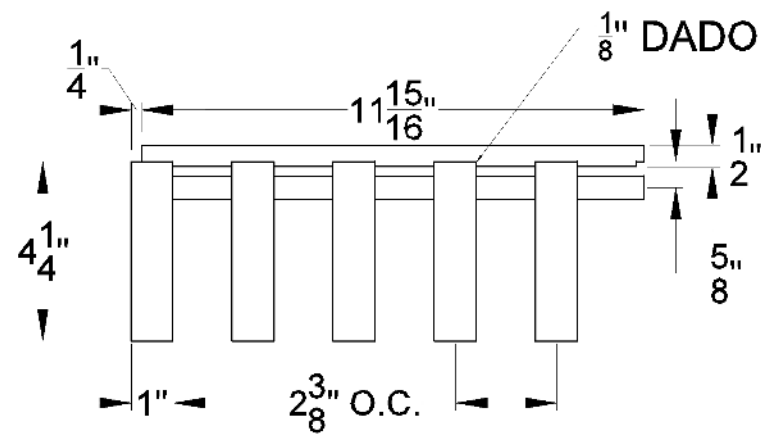

GBD-5

MADRID

7800 INDUSTRY AVENUE
PICO RIVERA, CA 90660
WWW.MADRIDINC.COM

DRAWING TITLE:

GBD - GRILLE BACKER & DOWEL - PANELS

DATE

04/2023

DRAWING #:

4 of 4

THIS DOCUMENT CONTAINS CONFIDENTIAL AND PROPRIETARY INFORMATION. ALL RECIPIENTS OF THIS DOCUMENT ARE TO PROTECT THE OWNERS DATA FROM USE BY OR TRANSFER TO NON-AUTHORIZED PARTIES BY LEGAL MEANS POSSIBLE. COPYRIGHT © 2023