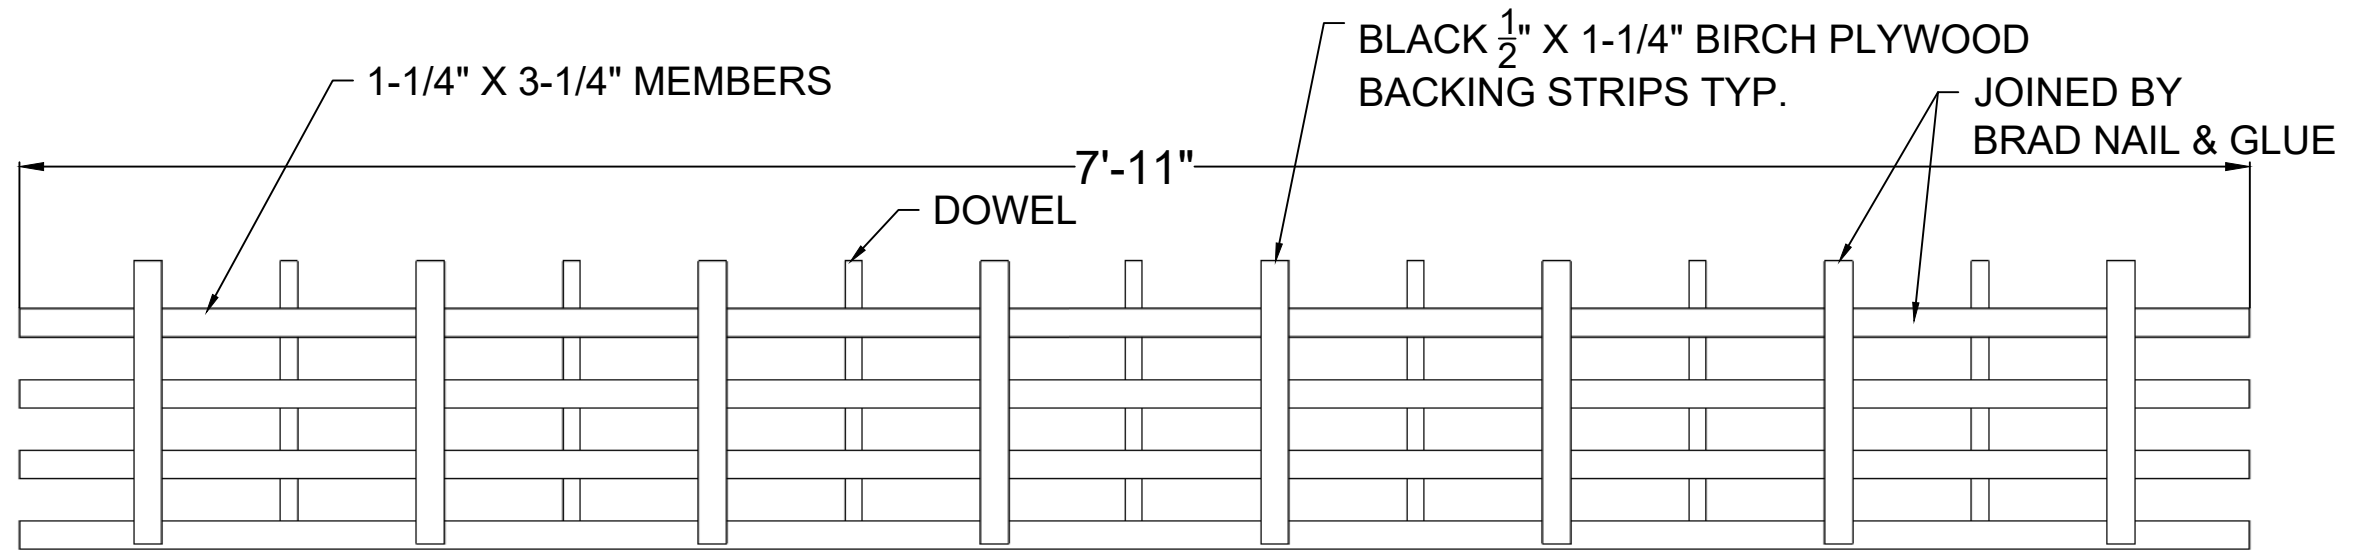

TOP VIEW

SIDE ELEVATION

MADRID
 7800 INDUSTRY AVENUE
 PICO RIVERA, CA 90660
 WWW.MADRIDINC.COM

DRAWING TITLE:

GBD - GRILLE BACKER & DOWEL - PANEL ELEVATIONS

DATE

04/2023

DRAWING #: