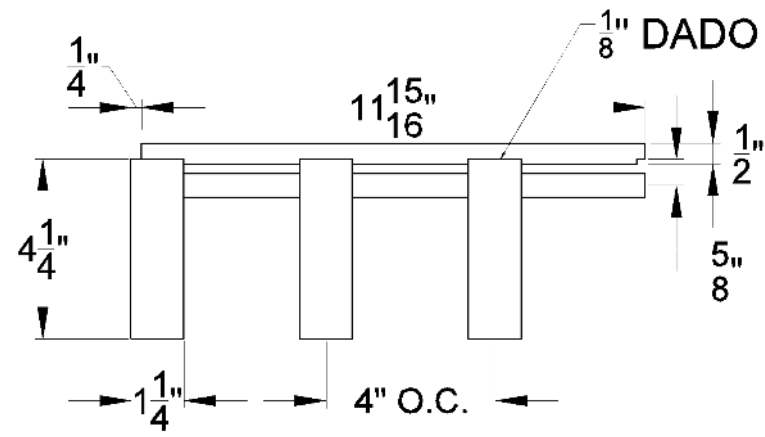

SIDE VIEW

FRONT ELEVATION

MADRID
7800 INDUSTRY AVENUE
PICO RIVERA, CA 90660
WWW.MADRIDINC.COM

DRAWING TITLE:
GBD - GRILLE BACKER & DOWEL - INSTALLATION ELEVATIONS

DATE
04/2023

DRAWING #:
3 of 4

THIS DOCUMENT CONTAINS CONFIDENTIAL AND PROPRIETARY INFORMATION. ALL RECIPIENTS OF THIS DOCUMENT ARE TO PROTECT THE OWNERS DATA FROM USE BY OR TRANSFER TO NON-AUTHORIZED PARTIES BY LEGAL MEANS POSSIBLE. COPYRIGHT © 2023