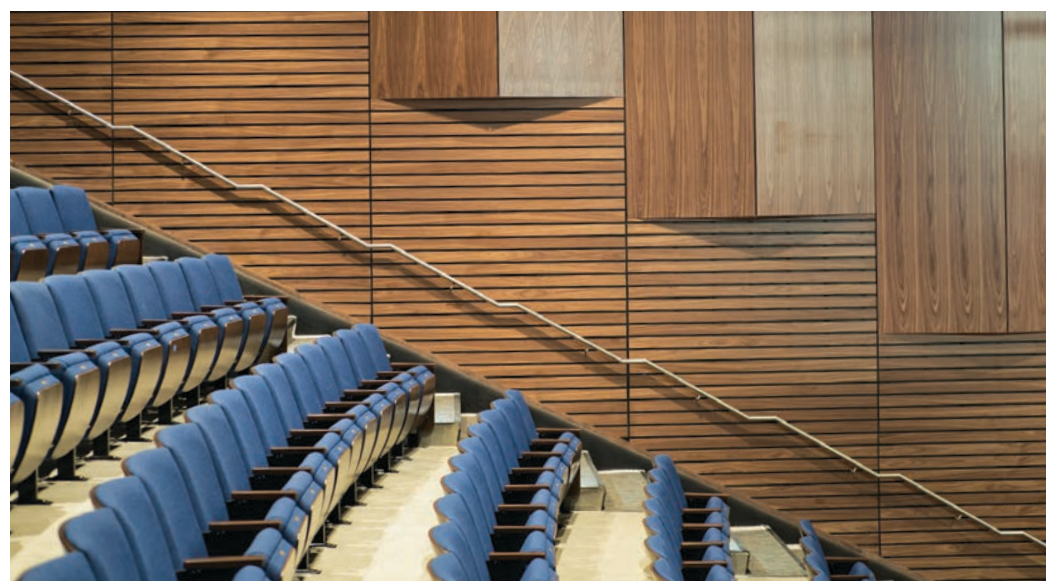

LINEAR WOOD FEATURES

- Panelized system
- Custom lengths available
- Available in veneer and solid wood
- Available in a variety of install methods
- Excellent sound absorption with acoustical infill panel (NRC 0.85)**

**Based upon Madrid's fire-rated MDF core and using 2" foam acoustical backer

madridinc.com/linear-wood-revised