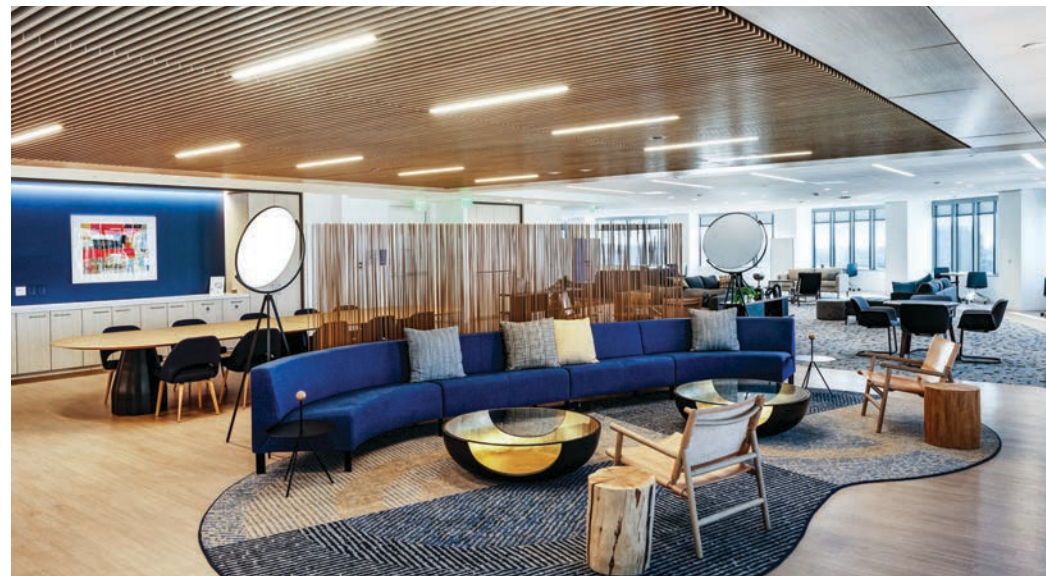

WOOD GRILLE FEATURES

- Panelized system
- Custom lengths available
- Available in veneer and solid wood
- Excellent sound absorption with acoustical infill panel (NRC 0.85)*
  *Based upon Madrid's fire-rated MDF core and using 2" foam acoustical backer

madridinc.com/grille-wood