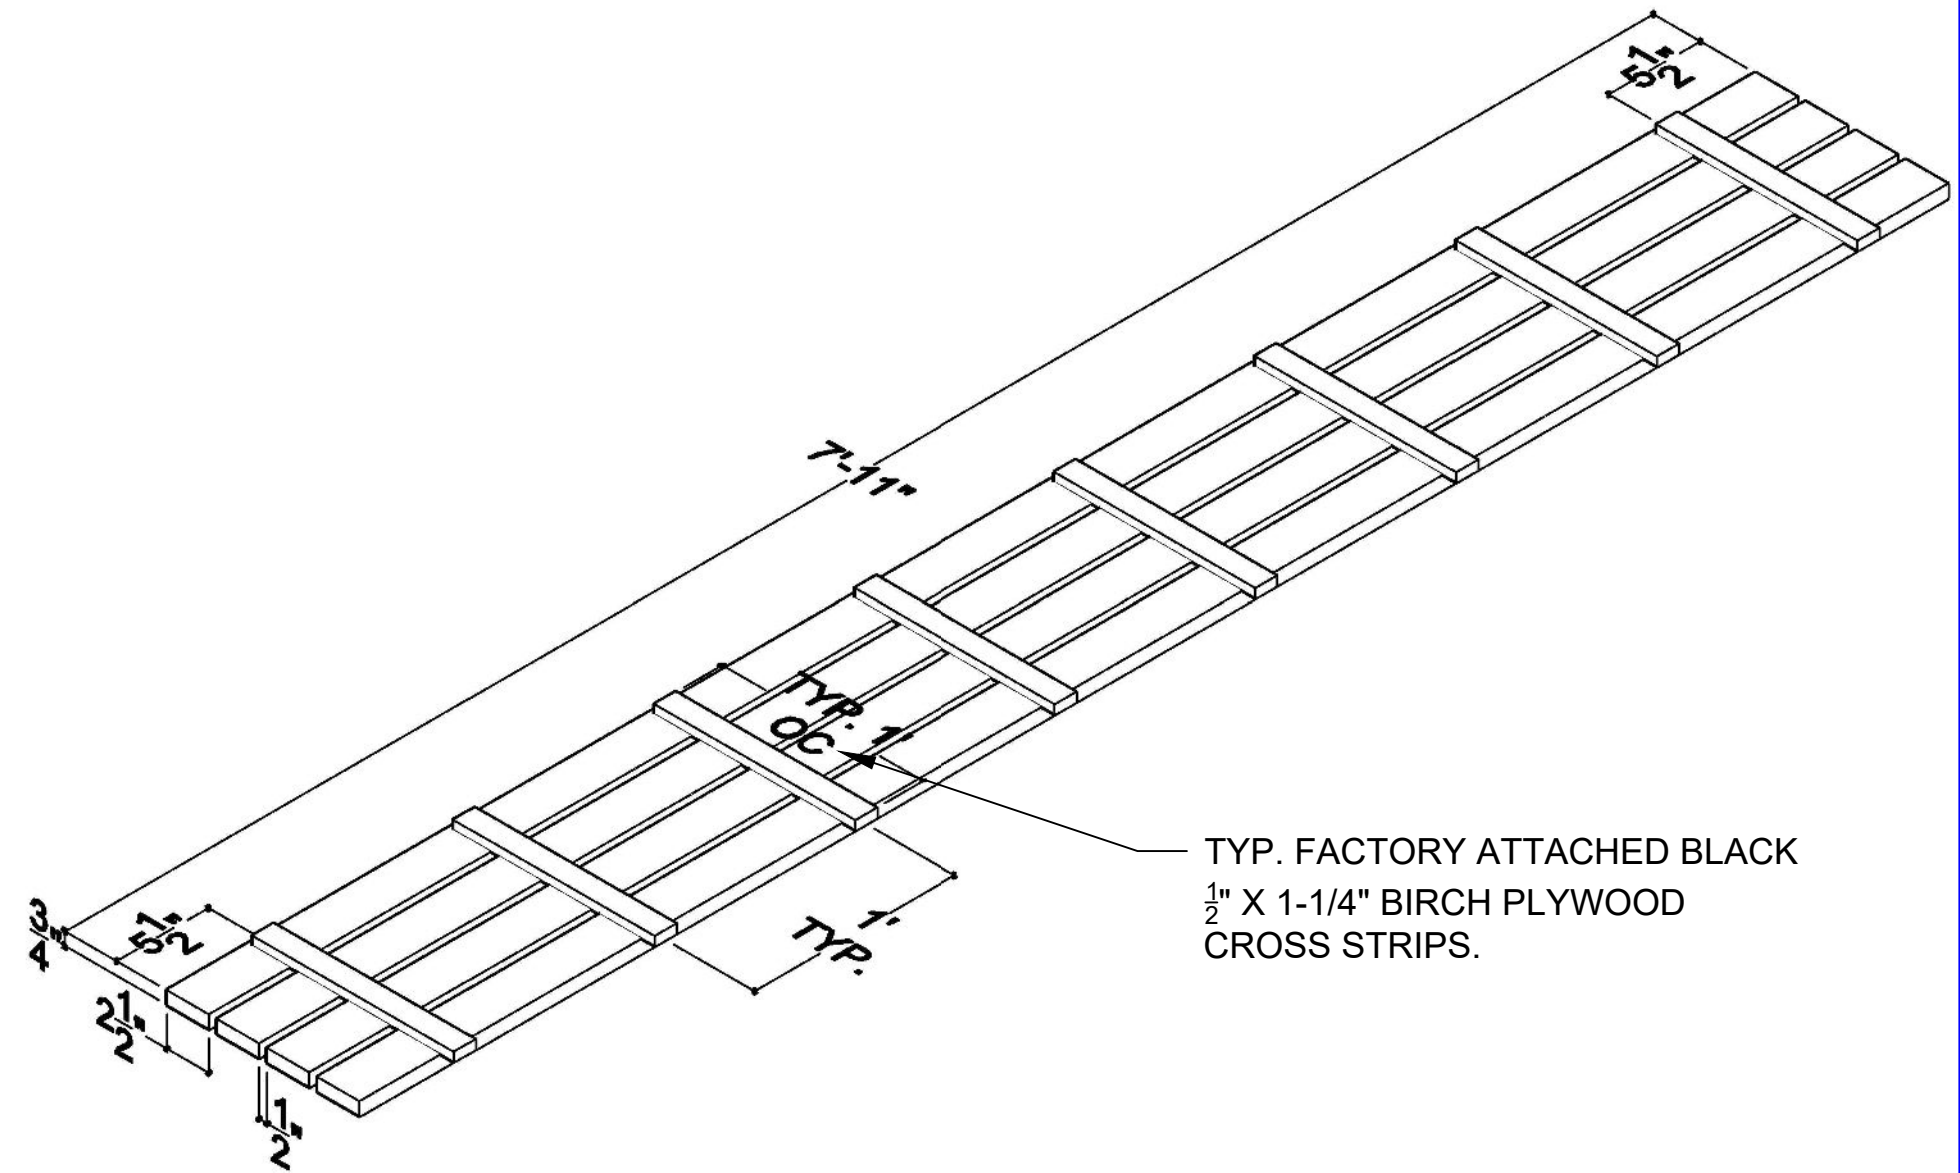

VARIES BLADES SIZES- DETAIL VIEW

ISOMETRIC VIEW

10088-62

MADRID
 7800 INDUSTRY AVENUE
 PICO RIVERA, CA 90660
 WWW.MADRIDINC.COM

DRAWING TITLE: LINEAR GRILLE PANELS	
VARIES BLADES SIZES	DWG. NO. 1 OF 3

THIS DOCUMENT CONTAINS CONFIDENTIAL AND PROPRIETARY INFORMATION. ALL RECIPIENTS OF THIS DOCUMENT ARE TO PROTECT THE OWNERS DATA FROM USE BY OR TRANSFER TO NON AUTHORIZED PARTIES BY LEGAL MEANS POSSIBLE COPYRIGHT © 2013 CAD DESIGN AND DRAFTING