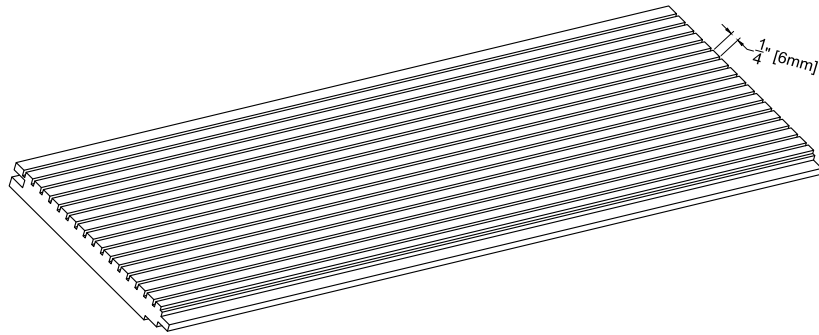

GB-2

ISOMETRIC VIEW

PROFILE VIEW

CONNECTION VIEW

DETAIL A

MADRID
7800 INDUSTRY AVENUE
PICO RIVERA, CA 90660
WWW.MADRIDINC.COM

DRAWING TITLE:

MADRID GROOVE AND BORE PANEL - GB-2

GROOVE AND BORE 6" NET FACE

DWG NO.:

1 OF 1