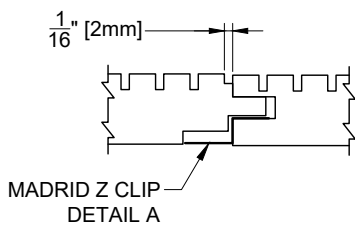

GB-2

ISOMETRIC VIEW

PROFILE VIEW

CONNECTION VIEW

DETAIL A

MADRID
7800 INDUSTRY AVENUE
PICO RIVERA, CA 90660
WWW.MADRIDINC.COM

DRAWING TITLE:

MADRID GROOVE AND BORE PANEL - GB-2

GROOVE AND BORE 6" NET FACE

DWG NO.:

1 OF 1