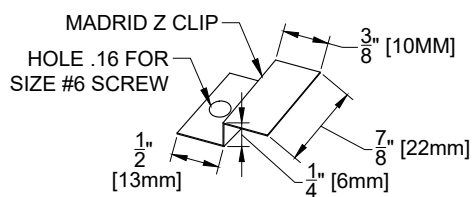

GB-2

ISOMETRIC VIEW

PROFILE VIEW

CONNECTION VIEW

DETAIL A

MADRID
7800 INDUSTRY AVENUE
PICO RIVERA, CA 90660
WWW.MADRIDINC.COM

DRAWING TITLE:

MADRID GROOVE AND BORE PANEL - GB-2

GROOVE AND BORE 6" NET FACE

DWG NO.:

1 OF 1