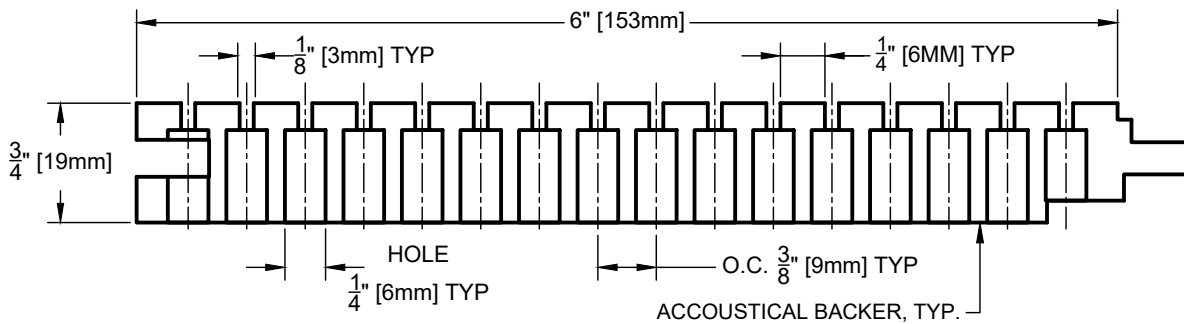

GB-2

ISOMETRIC VIEW

PROFILE VIEW

CONNECTION VIEW

DETAIL A

MADRID
7800 INDUSTRY AVENUE
PICO RIVERA, CA 90660
WWW.MADRIDINC.COM

DRAWING TITLE:

MADRID GROOVE AND BORE PANEL - GB-2

GROOVE AND BORE 6" NET FACE

DWG NO.:

1 OF 1