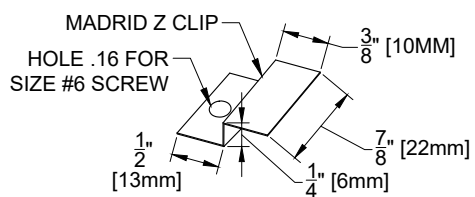

# GB-4

**ISOMETRIC VIEW**

**PROFILE VIEW**

**CONNECTION VIEW**

**DETAIL A**

**MADRID**  
7800 INDUSTRY AVENUE  
PICO RIVERA, CA 90660  
WWW.MADRIDINC.COM

DRAWING TITLE:

MADRID GROOVE AND BORE PANEL - GB-4

GROOVE AND BORE 4-7/8" NET FACE

DWG NO.:

1 OF 1