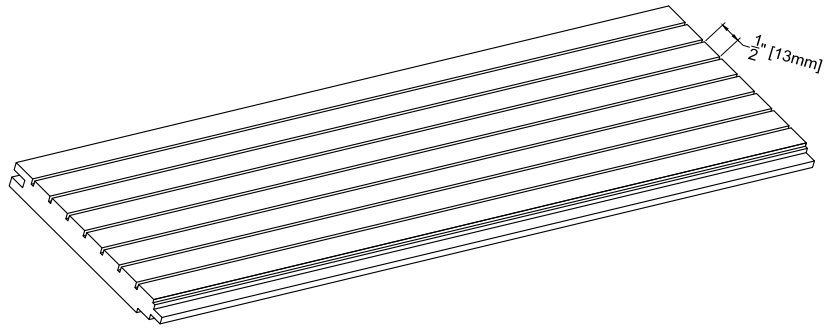

# GB-4

**ISOMETRIC VIEW**

**PROFILE VIEW**

**CONNECTION VIEW**

**DETAIL A**

**MADRID**  
7800 INDUSTRY AVENUE  
PICO RIVERA, CA 90660  
WWW.MADRIDINC.COM

DRAWING TITLE:

MADRID GROOVE AND BORE PANEL - GB-4

GROOVE AND BORE 4-7/8" NET FACE

DWG NO.:

1 OF 1