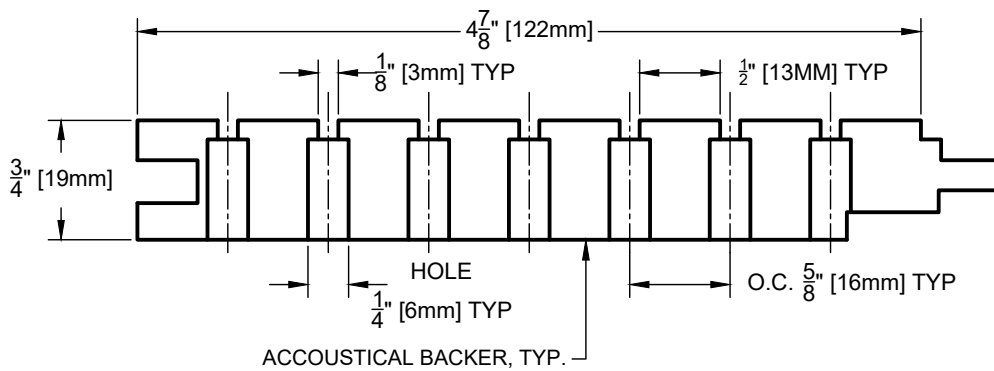

# GB-4

**ISOMETRIC VIEW**

**PROFILE VIEW**

**CONNECTION VIEW**

**DETAIL A**

**MADRID**  
7800 INDUSTRY AVENUE  
PICO RIVERA, CA 90660  
WWW.MADRIDINC.COM

DRAWING TITLE:

MADRID GROOVE AND BORE PANEL - GB-4

GROOVE AND BORE 4-7/8" NET FACE

DWG NO.:

1 OF 1