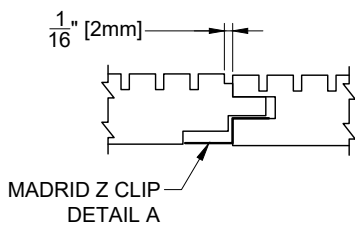

# GB-4

**ISOMETRIC VIEW**

**PROFILE VIEW**

**CONNECTION VIEW**

**DETAIL A**

**MADRID**  
7800 INDUSTRY AVENUE  
PICO RIVERA, CA 90660  
WWW.MADRIDINC.COM

DRAWING TITLE:

MADRID GROOVE AND BORE PANEL - GB-4

GROOVE AND BORE 4-7/8" NET FACE

DWG NO.:

1 OF 1