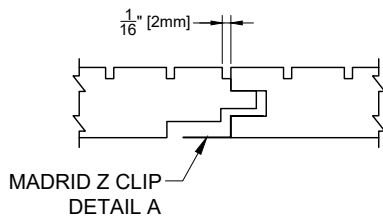

# GB-3

**ISOMETRIC VIEW**

**PROFILE VIEW**

**CONNECTION VIEW**

**DETAIL A**

**MADRID**  
7800 INDUSTRY AVENUE  
PICO RIVERA, CA 90660  
WWW.MADRIDINC.COM

DRAWING TITLE:

MADRID GROOVE AND BORE PANEL - GB-3

GROOVE AND BORE 5" NET FACE

DWG NO.:

1 OF 1