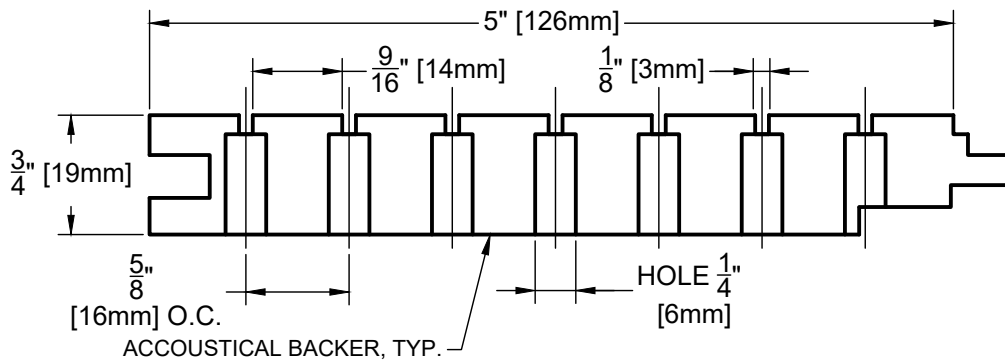

# GB-3

**ISOMETRIC VIEW**

**PROFILE VIEW**

**CONNECTION VIEW**

**DETAIL A**

**MADRID**  
7800 INDUSTRY AVENUE  
PICO RIVERA, CA 90660  
WWW.MADRIDINC.COM

DRAWING TITLE:

MADRID GROOVE AND BORE PANEL - GB-3

GROOVE AND BORE 5" NET FACE

DWG NO.:

1 OF 1