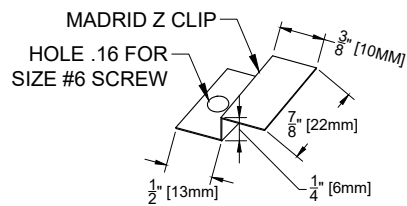

# GB-3

**ISOMETRIC VIEW**

**PROFILE VIEW**

**CONNECTION VIEW**

**DETAIL A**

**MADRID**  
7800 INDUSTRY AVENUE  
PICO RIVERA, CA 90660  
WWW.MADRIDINC.COM

DRAWING TITLE:

MADRID GROOVE AND BORE PANEL - GB-3

GROOVE AND BORE 5" NET FACE

DWG NO.:

1 OF 1