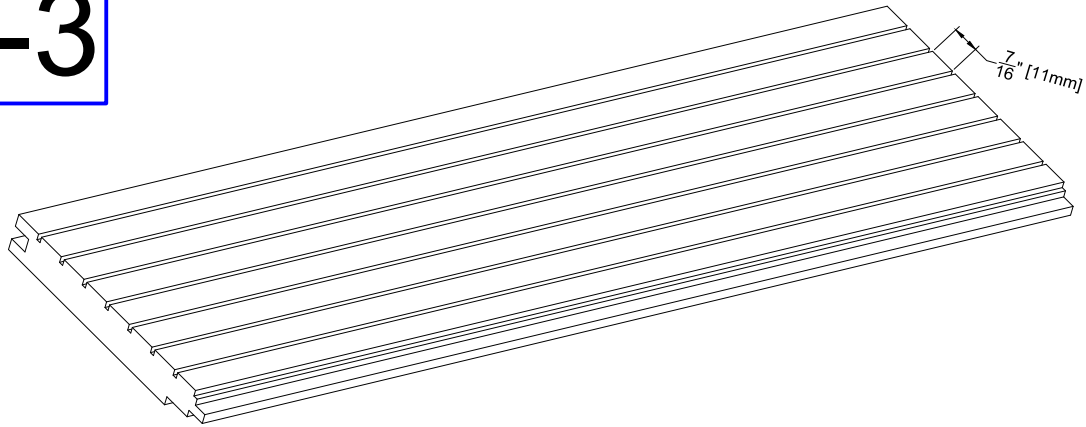

# GB-3

**ISOMETRIC VIEW**

**PROFILE VIEW**

**CONNECTION VIEW**

**DETAIL A**

**MADRID**  
7800 INDUSTRY AVENUE  
PICO RIVERA, CA 90660  
WWW.MADRIDINC.COM

DRAWING TITLE:

MADRID GROOVE AND BORE PANEL - GB-3

GROOVE AND BORE 5" NET FACE

DWG NO.:

1 OF 1