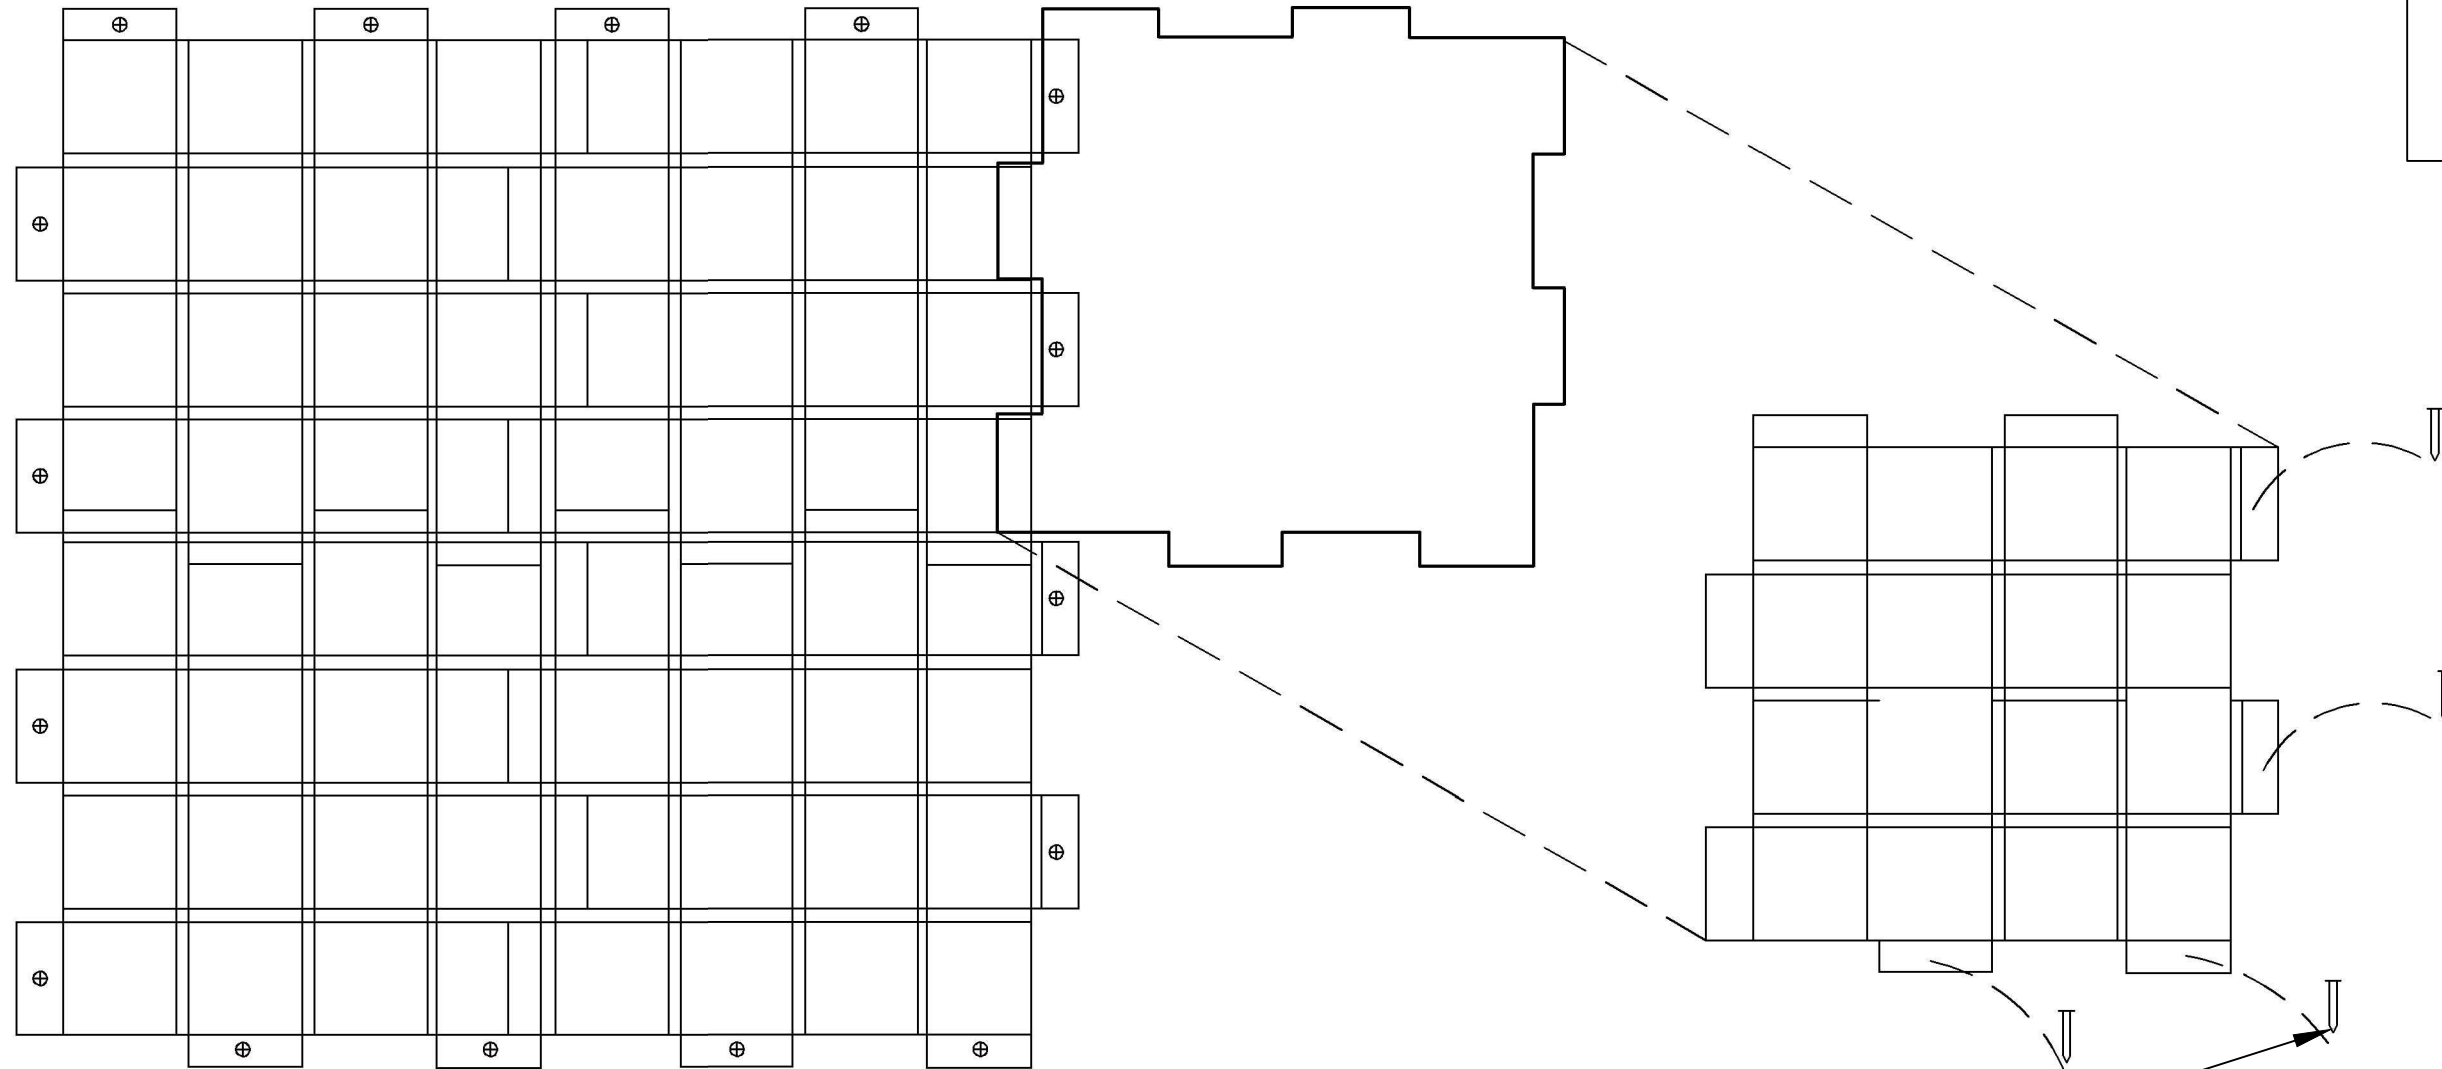

WW-12

TYP #8 SCREWS

TYP. WALL INSTALLATION OF WOOD WEAVE PANELS

TYP #8 SCREWS

MADRID

7800 INDUSTRY AVENUE
PICO RIVERA, CA 90660
WWW.MADRIDINC.COM

DRAWING TITLE:

INSTALLATION OF MADRID WOOD WEAVE