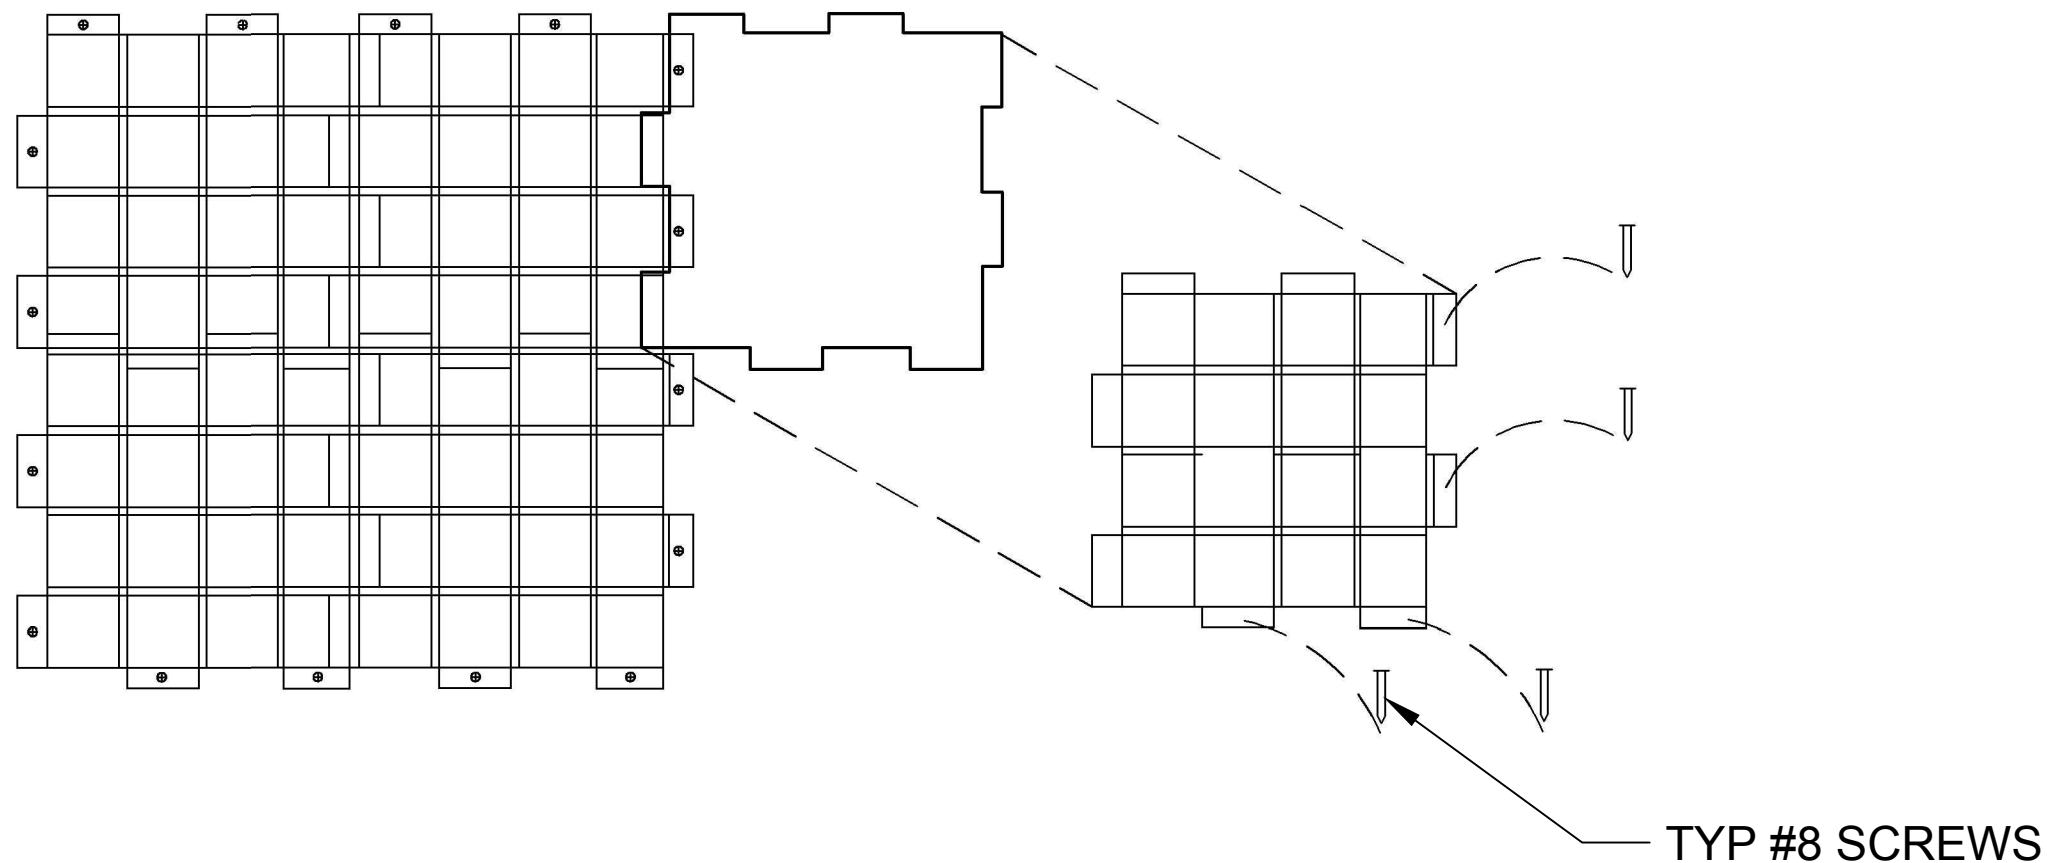

WW-8

TYP. WALL INSTALLATION OF WOOD WEAVE PANELS

MADRID

7800 INDUSTRY AVENUE
PICO RIVERA, CA 90660
WWW.MADRIDINC.COM

DRAWING TITLE:

INSTALLATION OF MADRID WOOD WEAVE

DATE

04/2023

DRAWING #:

2 of 2

THIS DOCUMENT CONTAINS CONFIDENTIAL AND PROPRIETARY INFORMATION. ALL RECIPIENTS OF THIS DOCUMENT ARE TO PROTECT THE OWNERS DATA FROM USE BY OR TRANSFER TO NON-AUTHORIZED PARTIES BY LEGAL MEANS POSSIBLE. COPYRIGHT © 2023