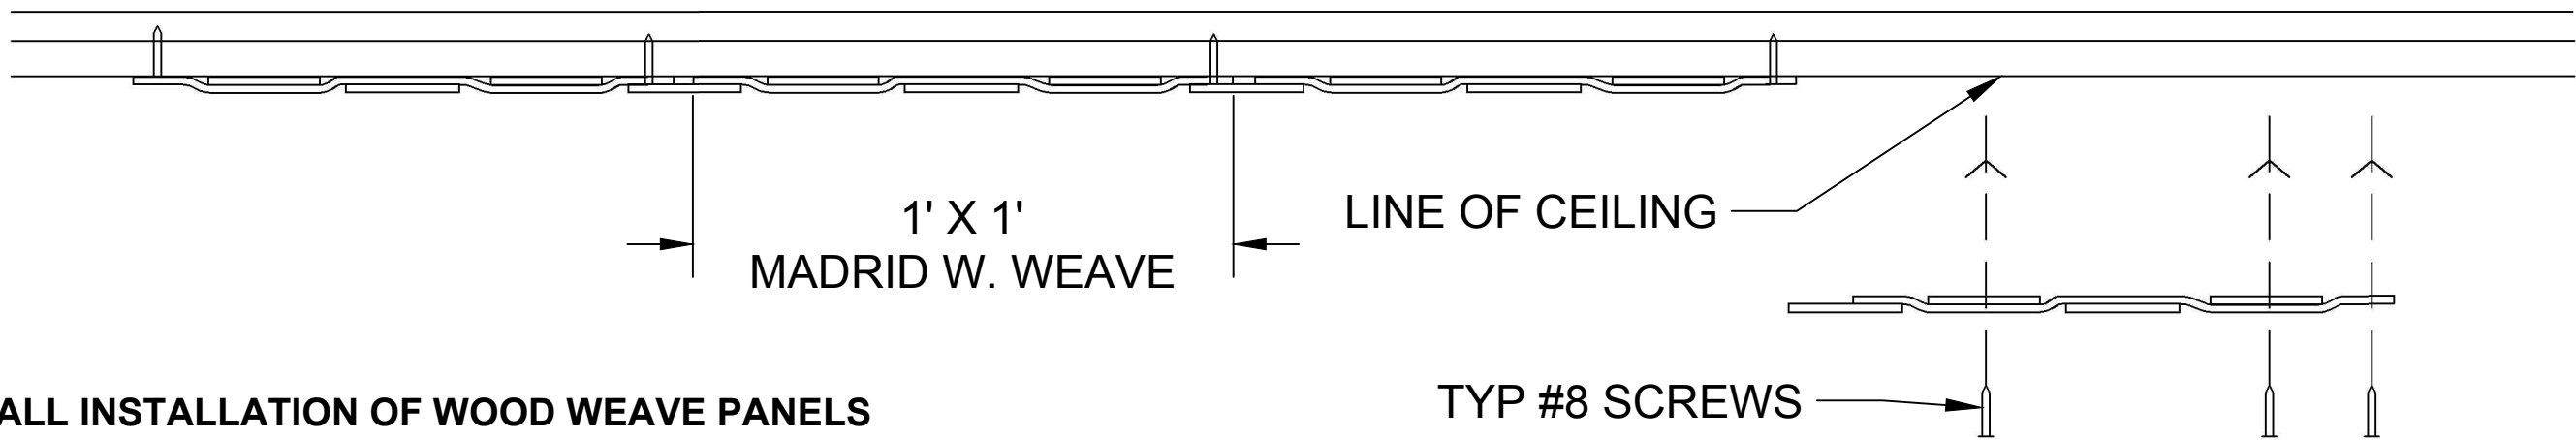

WW-12

TYP #8 SCREWS

TYP. WALL INSTALLATION OF WOOD WEAVE PANELS

TYP #8 SCREWS

MADRID

7800 INDUSTRY AVENUE
PICO RIVERA, CA 90660
WWW.MADRIDINC.COM

DRAWING TITLE:

INSTALLATION OF MADRID WOOD WEAVE