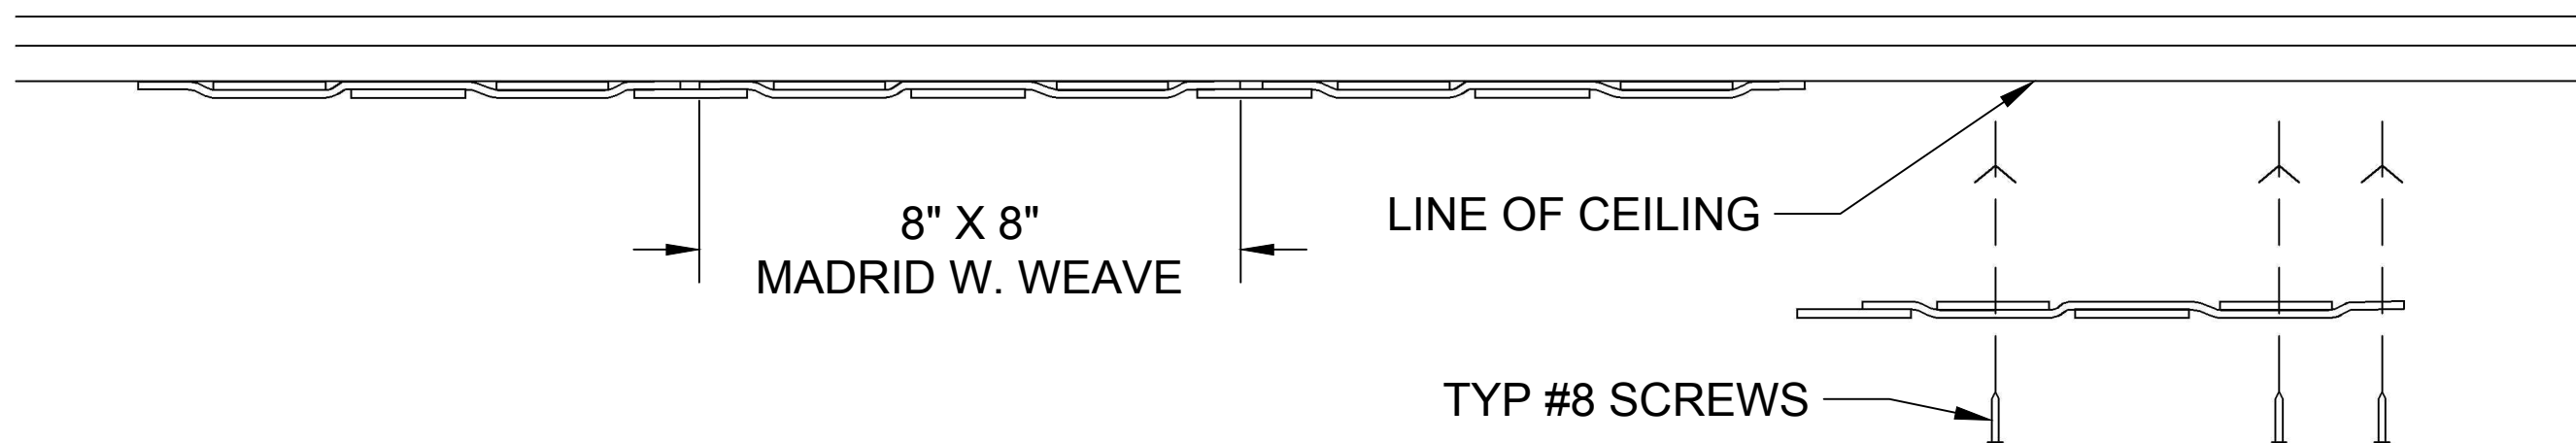

WW-8

TYP. WALL INSTALLATION OF WOOD WEAVE PANELS

MADRID

7800 INDUSTRY AVENUE
PICO RIVERA, CA 90660
WWW.MADRIDINC.COM

DRAWING TITLE:

INSTALLATION OF MADRID WOOD WEAVE

DATE

04/2023

DRAWING #:

2 of 2

THIS DOCUMENT CONTAINS CONFIDENTIAL AND PROPRIETARY INFORMATION. ALL RECIPIENTS OF THIS DOCUMENT ARE TO PROTECT THE OWNERS DATA FROM USE BY OR TRANSFER TO NON-AUTHORIZED PARTIES BY LEGAL MEANS POSSIBLE. COPYRIGHT © 2023